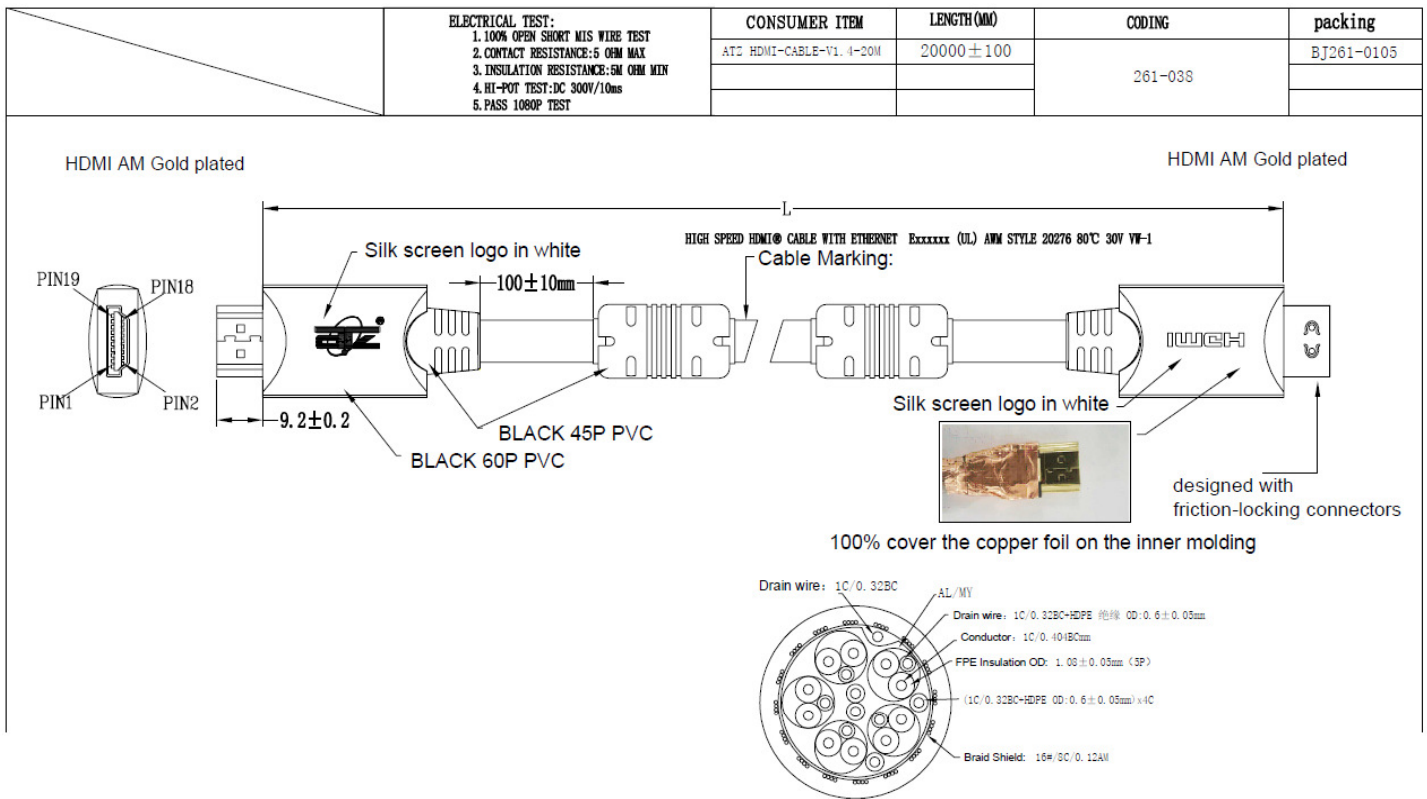

Model : ATZ HDMI-CABLE-V1.4-20M

Description: HDMI TO HDMI CABLE w/Ferrite Ver 1.4 W/GOLD PLATED CONN - 20M

- Integrated Strain relief protects against wire damage Abrasion-resistant, flexible PVC jacket maintains integrity, even when bent.

Package Includes:

1x HDMI CABLE v1.4 (20m)

Product Diagram:

Warranty: 3 Years

Warranty time is from the date of original delivery.

This warranty shall be void if a serial number has been removed from the product.

Notes: - All brand names and trademarks are properties of their respective holders and are referred to here for descriptive purpose only.
- Photo attached is for reference only, it may be slightly varied in items of colour, shape from the actual item delivered from time to time.

All specifications are subject to change without prior notice.