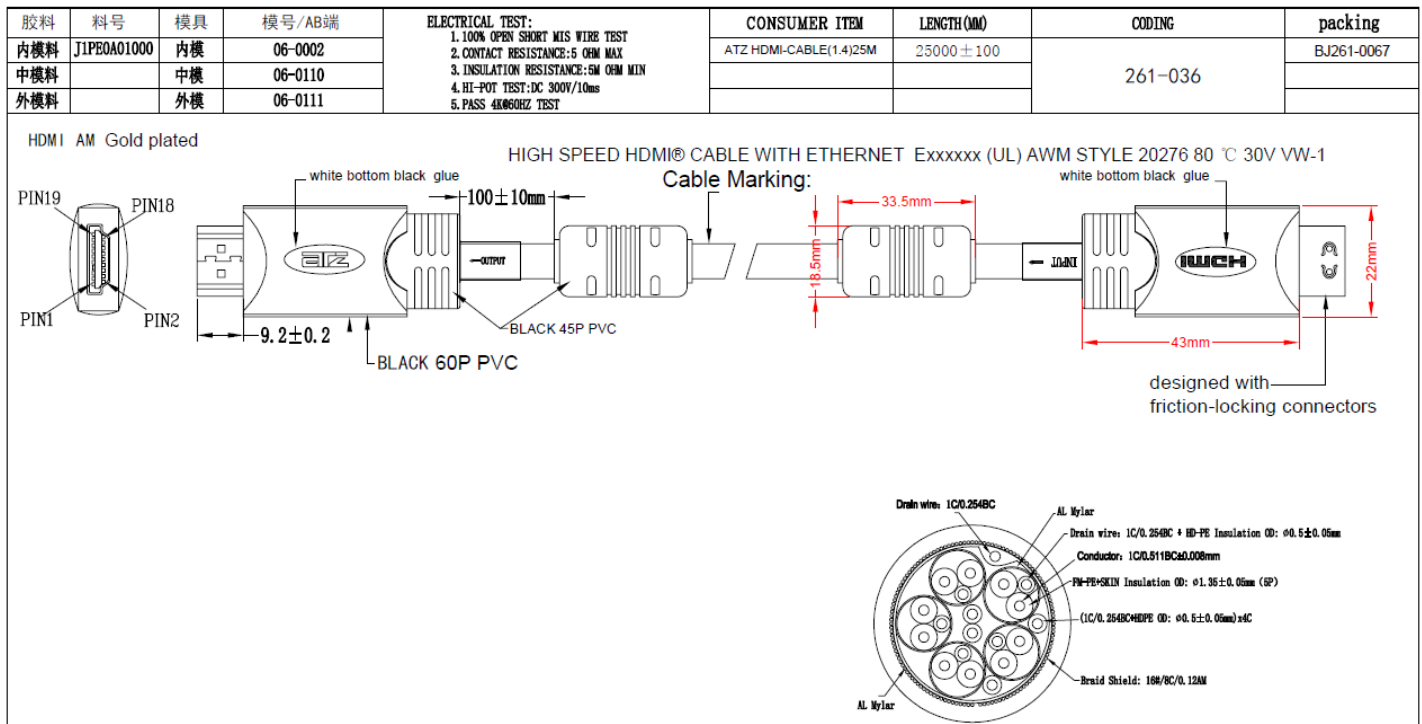

Model : ATZ HDMI-CABLE-V1.4-25M

Description: HDMI TO HDMI CABLE w/Ferrite Ver 1.4 W/GOLD PLATED CONN - 25M

- Integrated Strain relief protects against wire damage Abrasion-resistant, flexible PVC jacket maintains integrity, even when bent.

Package Includes:

1x HDMI CABLE v1.4 (25m)

Product Diagram:

Warranty: 3 Years

Warranty time is from the date of original delivery.

This warranty shall be void if a serial number has been removed from the product.

Notes: - All brand names and trademarks are properties of their respective holders and are referred to here for descriptive purpose only.
- Photo attached is for reference only, it may be slightly varied in items of colour, shape from the actual item delivered from time to time.
All specifications are subject to change without prior notice.