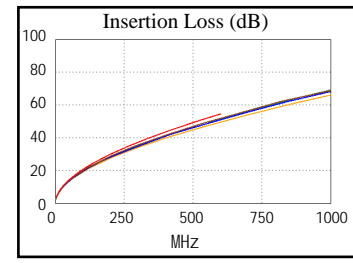

Worst Case Margin Worst Case Value