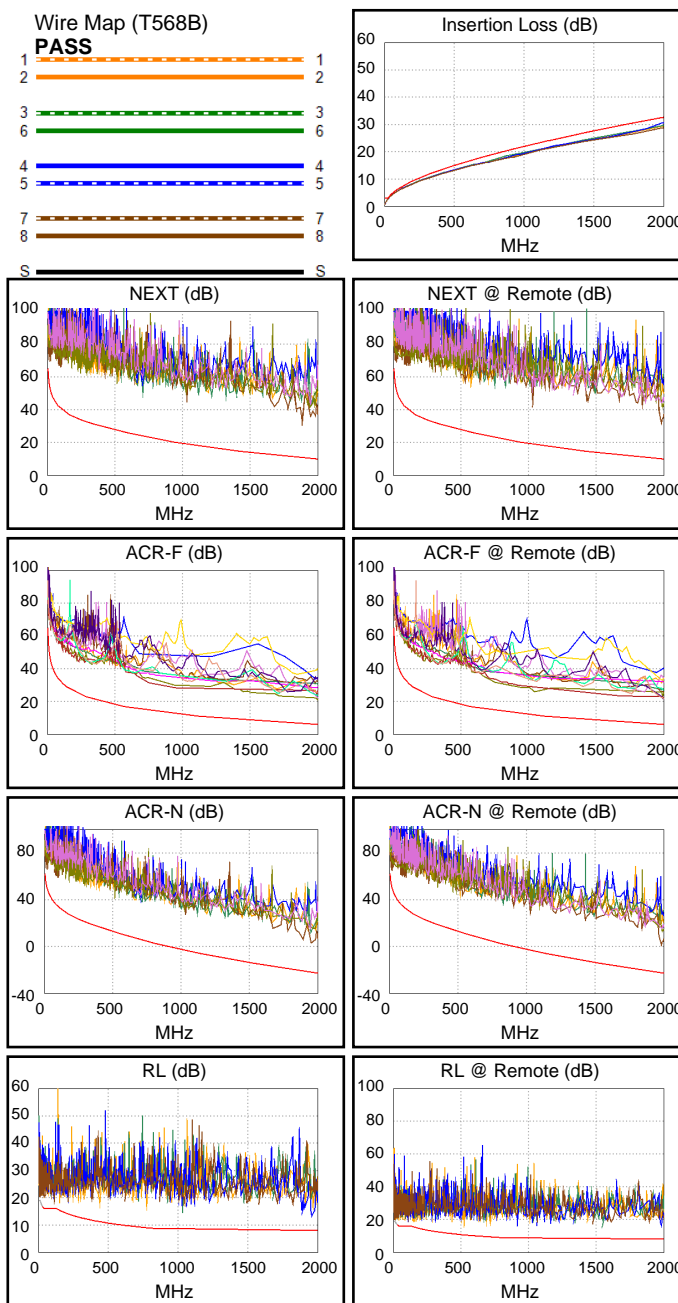

Main (Module): 07/27/2020

Remote (Module): 07/27/2020

Test Summary: PASS

Model: DSX-8000

Main S/N: 2020017

Remote S/N: 2024009

Main Adapter: DSX-CHA804

Remote Adapter: DSX-CHA804

Length (m), Limit 30.0	[Pair 78]	31.9
Prop. Delay (ns), Limit 179	[Pair 45]	151
Delay Skew (ns), Limit 17	[Pair 45]	3
Resistance (ohms), Limit 6.40	[Pair 12]	3.61
Insertion Loss Margin (dB)	[Pair 45]	1.9
Frequency (MHz)	[Pair 45]	2000.0
Limit (dB)	[Pair 45]	32.7