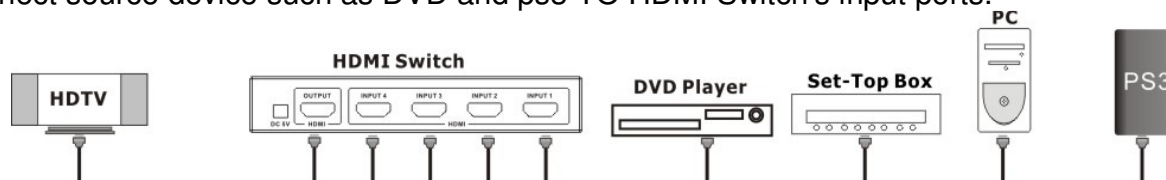

Specifications:

HDMI Source Input Port	5x
Display Device Output Port	1x
Source Port Connector	19 PIN HDMI(A TYPE)
Display Device Port Connector	19 PIN HDMI(A TYPE)
HDCP Compliant	YES
Source Device Selection	Push Button IR Remote Control
Input Video Signal	0.5-1.0 Volts P-P
Input DDC signal	5 Volts P-P(TTL)

Model : ATZ HDMI-514IR

Description: 5 to 1 HDMI Switch v1.4 with Remote Control

Deep Color	48bit
Single Link Range	3840*2160
HDMI Version	HDMI1.4
Bandwidth	Up to 340Mhz
Signal Speed	Up to 10.2Gbps
The length of input cable	PS3≤10M; BLUE DVD≤10M
The length of output cable	≤10M
The cable standard	28AWG HDMI1.4
Vertical Frequency Range	30Hz
Power Consumption(max)	1.5 Watts
Operation Temperature	0°C TO 70°C
Working Voltage	DC 5V
Power Adaptor	5V 1A
Net Weight	300g
Dimension: L×W×H (mm)	149×63.7×25

Product Diagram::

1. Connect high definition display device such as HDTV TO HDMI Switch's output port

2. Connect source device such as DVD and ps3 TO HDMI Switch's input ports.

3. After all the connections have been successfully done and then power on, you can select the information you want to view or listen

Model : ATZ HDMI-514IR

Description: 5 to 1 HDMI Switch v1.4 with Remote Control

Note: When HDMI Switch works, make sure the source device and display device are well connected with cables. In order to make the relevant ports work properly, firstly power on switch, the power on source device.