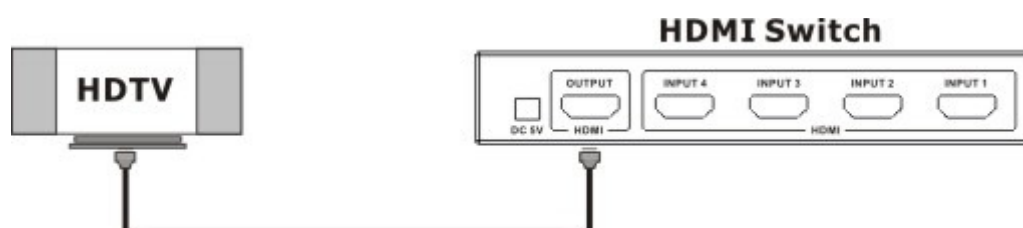

Specifications:

HDMI Source Input Port	5x
Display Device Output Port	1x
Source Port Connector	19 PIN HDMI(A TYPE)
Display Device Port Connector	19 PIN HDMI(A TYPE)
HDCP Compliant	YES
Source Device Selection	Push Button IR Remote Control
Input Video Signal	0.5-1.0 Volts P-P
Input DDC signal	5 Volts P-P(TTL)

Model : ATZ HDMI-514IR

Description: 5 to 1 HDMI Switch v1.4 with Remote Control

Deep Color	48bit
Single Link Range	3840*2160
HDMI Version	HDMI1.4
Bandwidth	Up to 340Mhz
Signal Speed	Up to 10.2Gbps
The length of input cable	PS3≤10M; BLUE DVD≤10M
The length of output cable	≤10M
The cable standard	28AWG HDMI1.4
Vertical Frequency Range	30Hz
Power Consumption(max)	1.5 Watts
Operation Temperature	0°C TO 70°C
Working Voltage	DC 5V
Power Adaptor	5V 1A
Net Weight	300g
Dimension: L×W×H (mm)	149×63.7×25

Product Diagram::

1. Connect high definition display device such as HDTV TO HDMI Switch's output port

2. Connect source device such as DVD and ps3 TO HDMI Switch's input ports.

3. After all the connections have been successfully done and then power on, you can select the information you want to view or listen