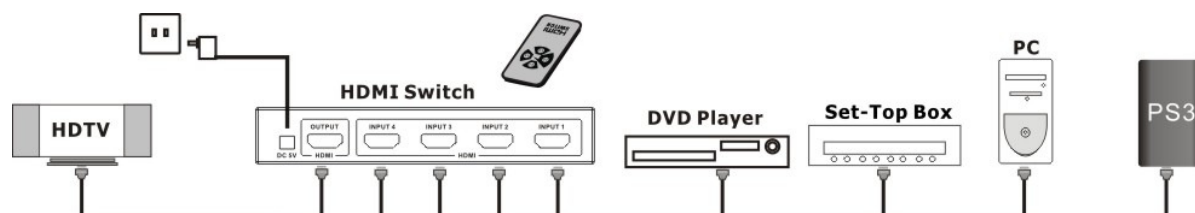

Specifications:

HDMI Source Input Port	5x
Display Device Output Port	1x
Source Port Connector	19 PIN HDMI(A TYPE)
Display Device Port Connector	19 PIN HDMI(A TYPE)
HDCP Compliant	YES
Source Device Selection	Push Button IR Remote Control
Input Video Signal	0.5-1.0 Volts P-P
Input DDC signal	5 Volts P-P(TTL)

Model : ATZ HDMI-514IR

Description: 5 to 1 HDMI Switch v1.4 with Remote Control

Deep Color	48bit
Single Link Range	3840*2160
HDMI Version	HDMI1.4
Bandwidth	Up to 340Mhz
Signal Speed	Up to 10.2Gbps
The length of input cable	PS3≤10M; BLUE DVD≤10M
The length of output cable	≤10M
The cable standard	28AWG HDMI1.4
Vertical Frequency Range	30Hz
Power Consumption(max)	1.5 Watts
Operation Temperature	0°C TO 70°C
Working Voltage	DC 5V
Power Adaptor	5V 1A
Net Weight	300g
Dimension: L×W×H (mm)	149×63.7×25

Product Diagram::

1. Connect high definition display device such as HDTV TO HDMI Switch's output port

2. Connect source device such as DVD and ps3 TO HDMI Switch's input ports.

3. After all the connections have been successfully done and then power on, you can select the information you want to view or listen

Model : ATZ HDMI-514IR

Description: 5 to 1 HDMI Switch v1.4 with Remote Control

Note: When HDMI Switch works, make sure the source device and display device are well connected with cables. In order to make the relevant ports work properly, firstly power on switch, the power on source device.