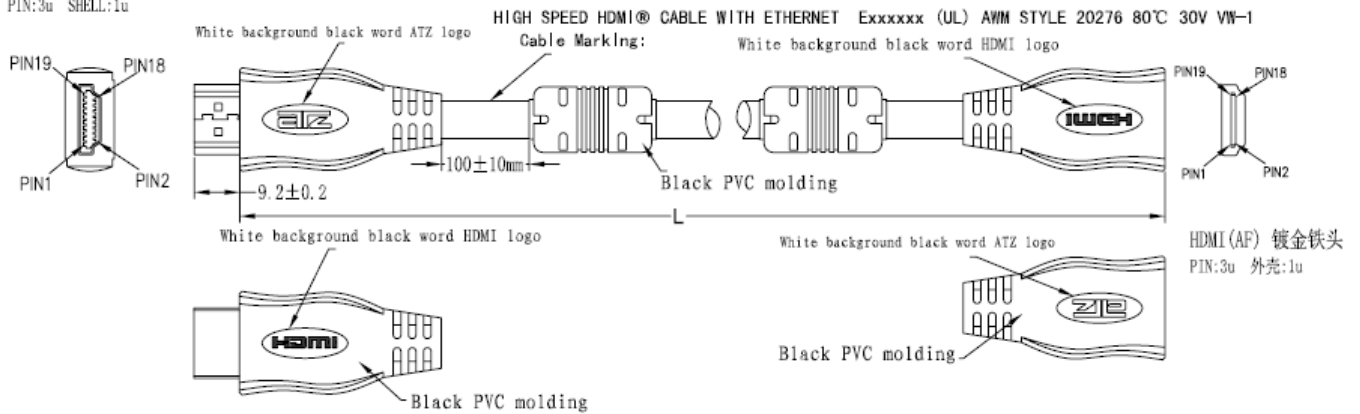

**Stockcode** : ATZ HDMI-AM/F-CABLE-V2.0-xxM (xx=length)

**Description:** HDMI MALE TO HDMI FEMALE EXTENSION CABLE Ver 2.0  
W/GOLD PLATED CONN (0.5M/1M/2M)

HDMI (AM) Gold plated  
PIN:3u SHELL:1u

**Stockcode** : ATZ HDMI-AM/F-CABLE-V2.0-xxM (xx=length)

**Description:** HDMI MALE TO HDMI FEMALE EXTENSION CABLE Ver 2.0  
W/GOLD PLATED CONN (0.5M/1M/2M)

Convenient way to extend that pre-existing cable when it's just not quite long enough. Low loss cable to keep from bottlenecking the signal transmission. Gold plated, corrosion resistant connectors. ROHS compliant. High quality, heavy duty, molded connector housings. Triple shielded design. This cable is Certified v2.0 Full HD Specification High Speed High Speed HDMI Cable with Ethernet - Supports 3D, Audio Return Channel and Up To 4K Resolution.

**Stockcode** : ATZ HDMI-AM/F-CABLE-V2.0-xxM (xx=length)

**Description:** HDMI MALE TO HDMI FEMALE EXTENSION CABLE Ver 2.0  
W/GOLD PLATED CONN (0.5M/1M/2M)

---

High-Definition Multimedia Interface HDMI<sup>®</sup> is the first industry-supported, UNCOMPRESSED audio/video interface. This cable connects HDMI devices for DVD, satellite boxes, LCD, projectors, plasma and HDTVs. HDMI provides an interface between any HDMI-enabled audio/video source, such as a set-top box, DVD player, and A/V receiver and an audio and/or video monitor or projector.

### **SPECIFICATIONS:**

Connectors: 24k Gold-Plated

Connector A: HDMI v2.0 Standard Male

Connector B: HDMI v2.0 Standard Female

Conductor Plating: Tin

Shielding type: Triple Shielding

Supported Resolution: 4Kx2K@60, 1080p, 1080i, 720p and Standard Video Resolution