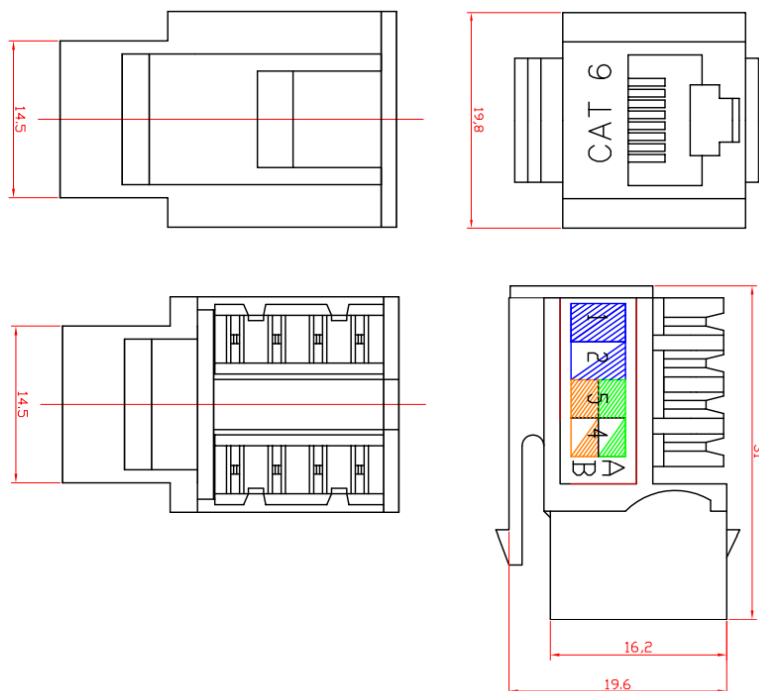

Features:

- Heavy duty Cat6 RJ45 Punch Down Keystone modular Jack for patch panels, surface mountboxes, or wall plates (face plates) with standard keystone ports.
- Future-proof your network for 10-Gigabit Ethernet with this convenient and cost effective multi-pack punch down keystone for Ethernet.
- This Keystone jack meets and exceeds ANSI/TIA-568 Standards.
- Supports T568A and T568B wiring with colour coded 110 blocks. It Supports 110 or Krone dual type termination and accepts 23 or 26AWG solid Ethernet cables.
- IDC cap protect the blocks and wires against dusts. UL Listed Cat6 jack meets Category 6 performance.

Model : ATZ NET-RJJ-C6

Description: Cat.6 RJ45 110/Krone Horizontal type Keystone Jack, White, T568A/B

- Easy to be terminated Low attenuation loss and high return loss.

Specifications:

- Connector Housing: ABS High-Impact UL94V-0
- IDC Housing: Polycarbonate High-Impact UL94V-0
- IDC 110 Contacts: Phosphorus Brass with Nickel plating
- Termination wire range: 23 AWG – 26 AWG
- IDC 110 Contacts- Phosphorus Brass plated with Nickel
- Nose Contacts - Brass plated with a minimum of 50 μ "Gold Plating
- Relief caps for IDC connector included
- Current Rating: 1.5A
- Dielectric Withstanding Voltage: 1000V
- Temperature: -10°C to 60°C

Product Diagram:

Model : ATZ NET-RJJ-C6

Description: Cat.6 RJ45 110/Krone Horizontal type Keystone Jack, White, T568A/B