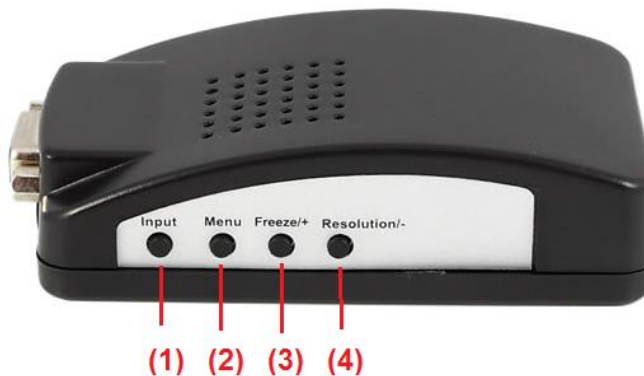

**Stockcode** : ATZ VC-RS2VGA

**Description:** BNC Composite & S-Video to VGA Converter (Scaler)

---

**Stockcode** : ATZ VC-RS2VGA

**Description:** BNC Composite & S-Video to VGA Converter (Scaler)

## Features:

RCA Composite Video and S-video to VGA converter ATZ VC-RS2VGA allows your DVD, STB, game tube, to be displayed on standard computer monitor or LCD.

- Composite Video Interface: RCA
- Inputs: 1 x Composite Video, 1 x S-video and 1 x VGA;
- Output: 1 X VGA;
- Switch between 3 inputs to be output to the single VGA;
- Both PAL / NTSC are supported;
- Optional Resolution: 800×600@60HZ, 800×600@75HZ, 1024×768@60HZ, 1280x1024@60HZ
- Lightness, hue, contrast, saturation, color, etc. adjustable via button and auto-store when power off;
- Optional function: Remote Control

## Application:

**Stockcode** : ATZ VC-RS2VGA

**Description:** BNC Composite & S-Video to VGA Converter (Scaler)

## Functional Interface:

No.	Function	
(1)	VGA Out:	To connect VGA display (Computer monitor or LCD)
(2)	Video In:	To connect Composite Video devices (eg:DVR, CDD Camera, etc)
(3)	S-Video In:	To connect S-video devices
(4)	VGA In:	To connect PC host
(5)	DC 5V:	To connect power supply
(6)	LED	Power Status