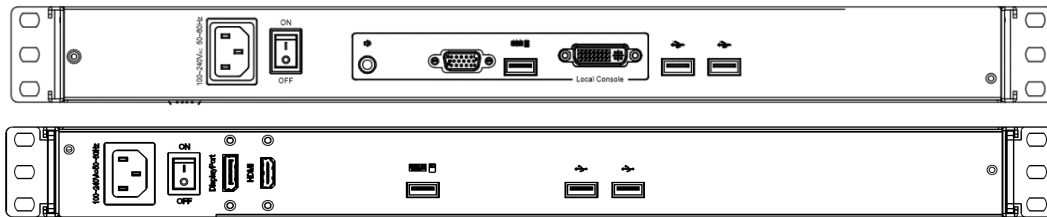

Model : ATZ LK2101WPD

Description : 21.5" FHD(1080p) LCD Console Drawer + multi input DVI, VGA, Audio, USB Hub (Screen right side open)
- Optimize rack space. Maximize rack monitoring -

Product Diagram:

Rear of ATZ LK2101WPD

HDMI+DP option