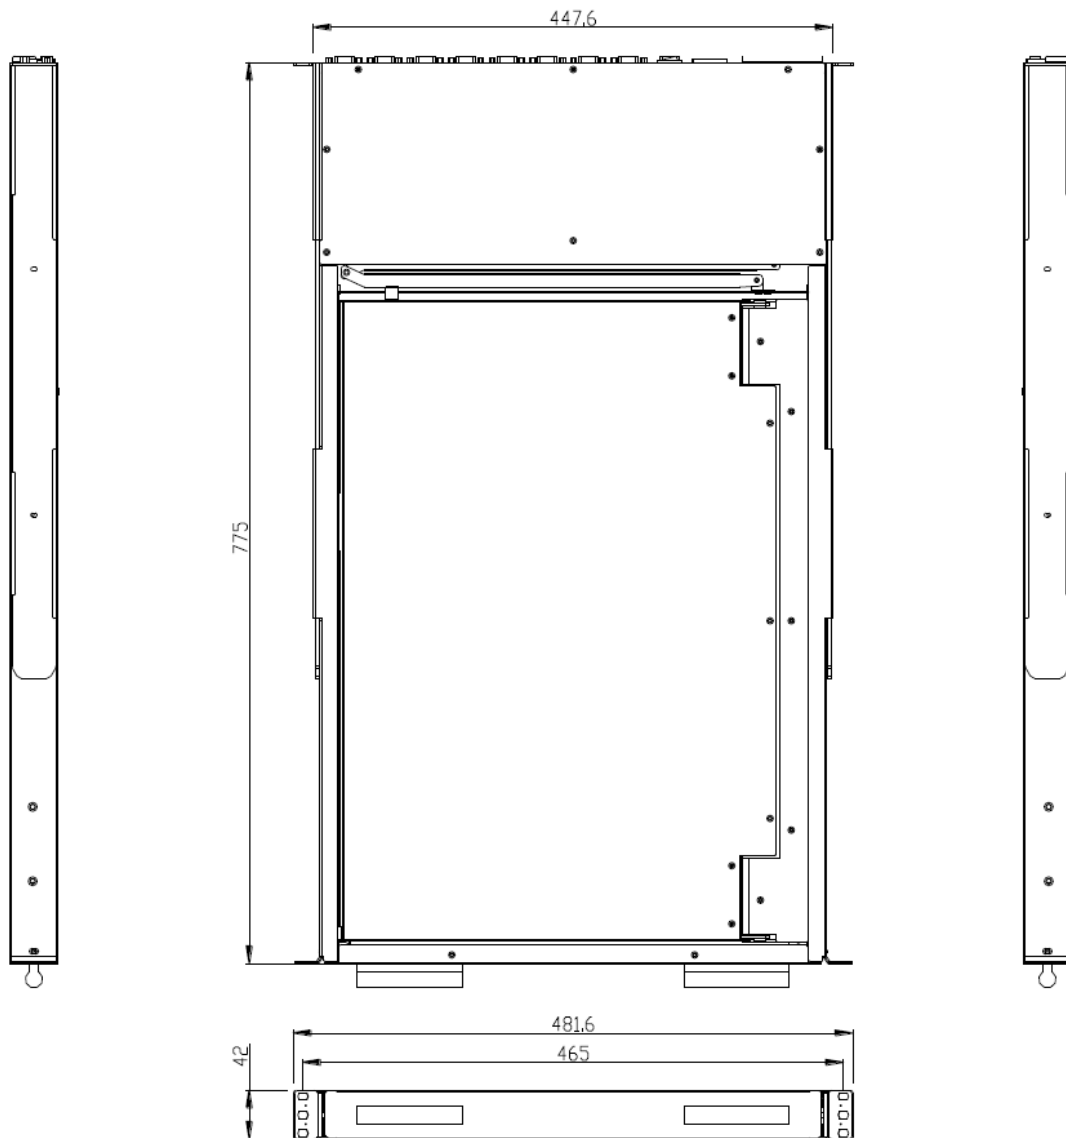

Model : ATZ LK2101WPD

Description : 21.5" FHD(1080p) LCD Console Drawer + multi input DVI, VGA, Audio, USB Hub (Screen right side open)
- Optimize rack space. Maximize rack monitoring -

Product Diagram:

Rear of ATZ LK2101WPD

HDMI+DP option

Model : ATZ LK2101WPD

Description : 21.5" FHD(1080p) LCD Console Drawer + multi input DVI, VGA, Audio, USB Hub (Screen right side open)
 - Optimize rack space. Maximize rack monitoring -