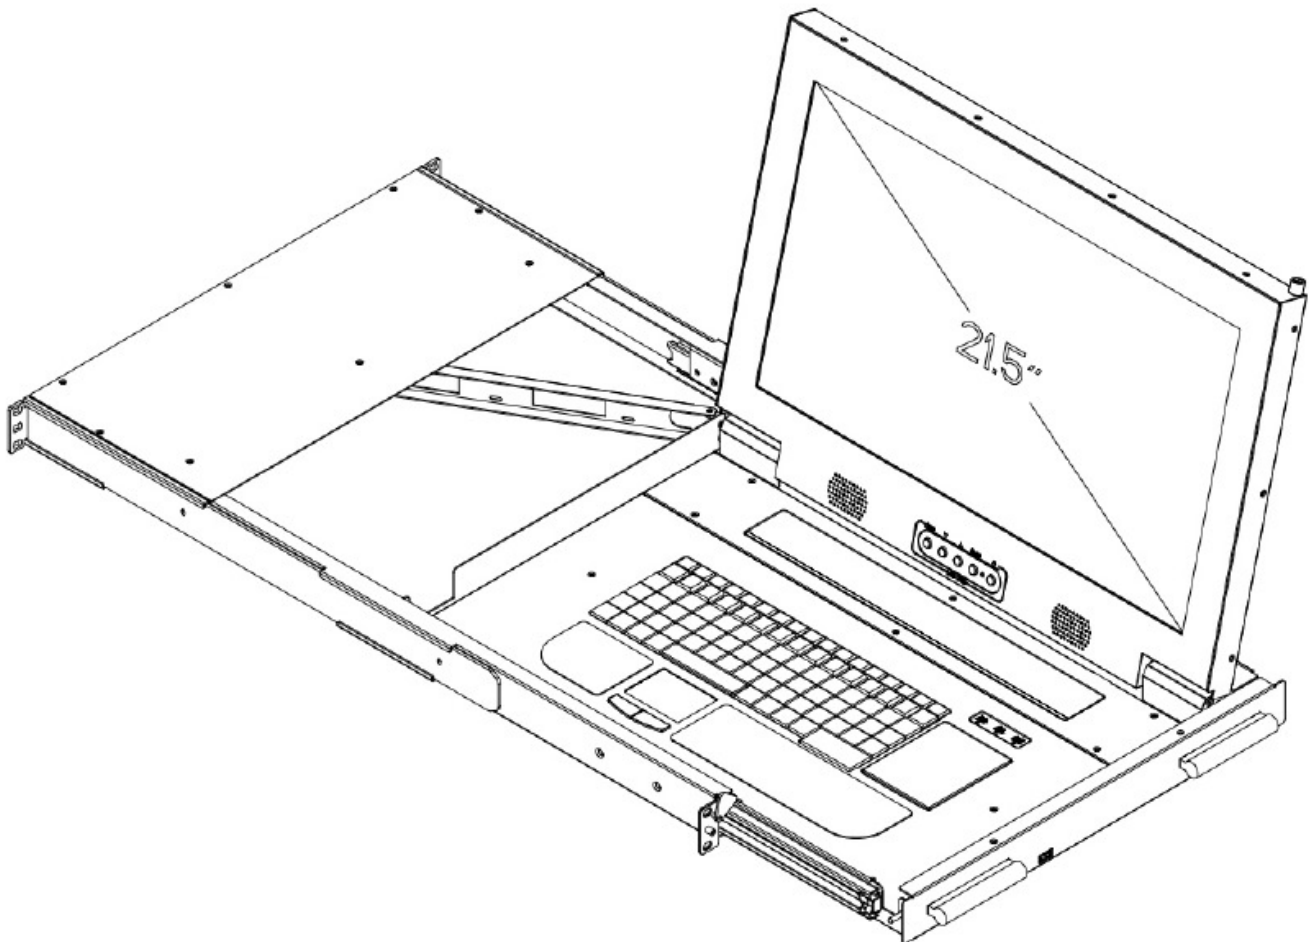

Model : ATZ LK2101WPD

Description : 21.5" FHD(1080p) LCD Console Drawer + multi input DVI, VGA, Audio, USB Hub (Screen right side open)
- Optimize rack space. Maximize rack monitoring -

Warranty: 3 Years

Warranty is effective from the date of original delivery.

This warranty shall be void if a serial number has been removed from the product.