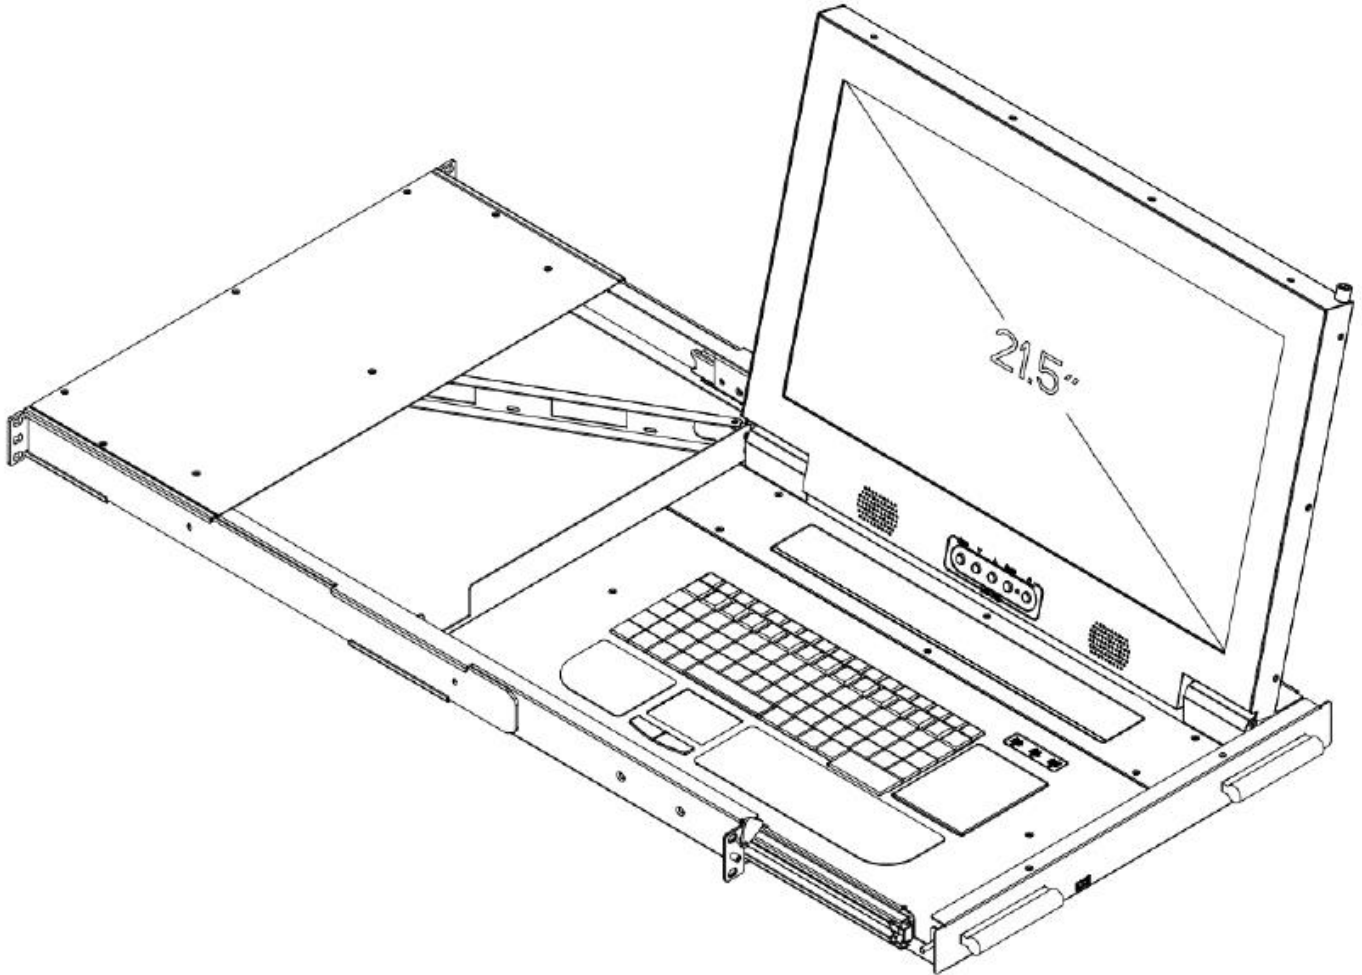

## Product Diagram:

### Rear of ATZ LK2104QSS

**Model** : ATZ LK2104QSS

**Description** : 21.5" FHD Quad Screen Splitter LCD Console Drawer + 4 ports KVM w/DVI/  
USB Hub/Audio interface (Screen right side up).  
- Optimize rack space. Maximize rack monitoring -

**Model** : ATZ LK2104QSS

**Description** : 21.5" FHD Quad Screen Splitter LCD Console Drawer + 4 ports KVM w/DVI/  
USB Hub/Audio interface (Screen right side up).  
- Optimize rack space. Maximize rack monitoring -