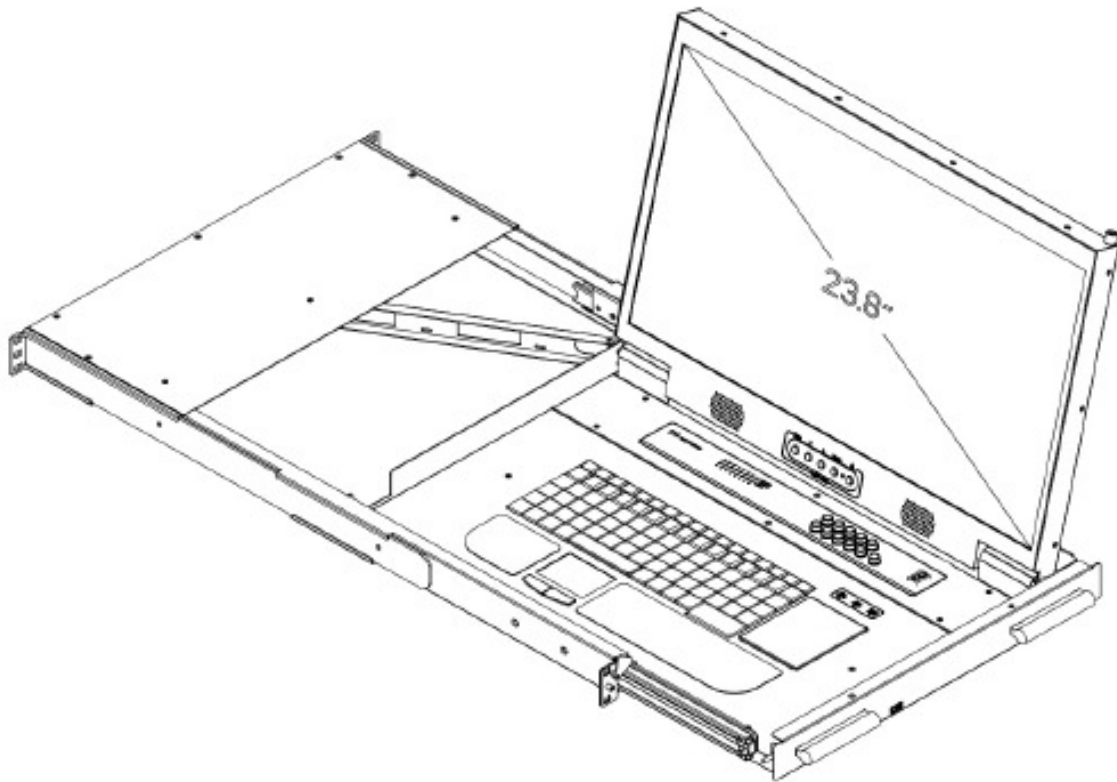

Model : ATZ LK2401WPD

Description : 23.8" FHD(1080p) LCD Console Drawer + multi input DVI, VGA, Audio, USB Hub (Screen right side up).

- Optimize rack space. Maximize rack monitoring -

Warranty: 3 Years

Warranty is effective from the date of original delivery.

This warranty shall be void if a serial number has been removed from the product.