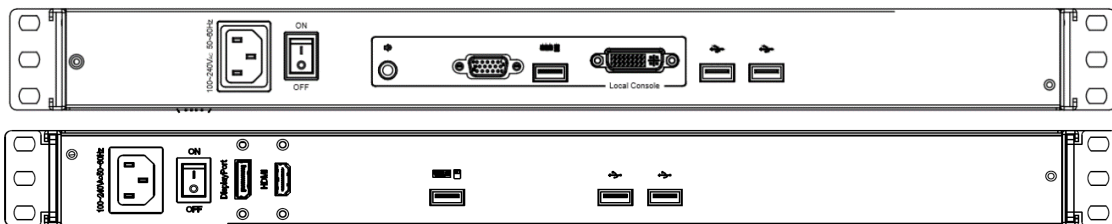

Model : ATZ LK2401WPD

Description : 23.8" FHD(1080p) LCD Console Drawer + multi input DVI, VGA, Audio, USB Hub (Screen right side up).
- Optimize rack space. Maximize rack monitoring -

Product Diagram:

Rear of ATZ LK2401WPD