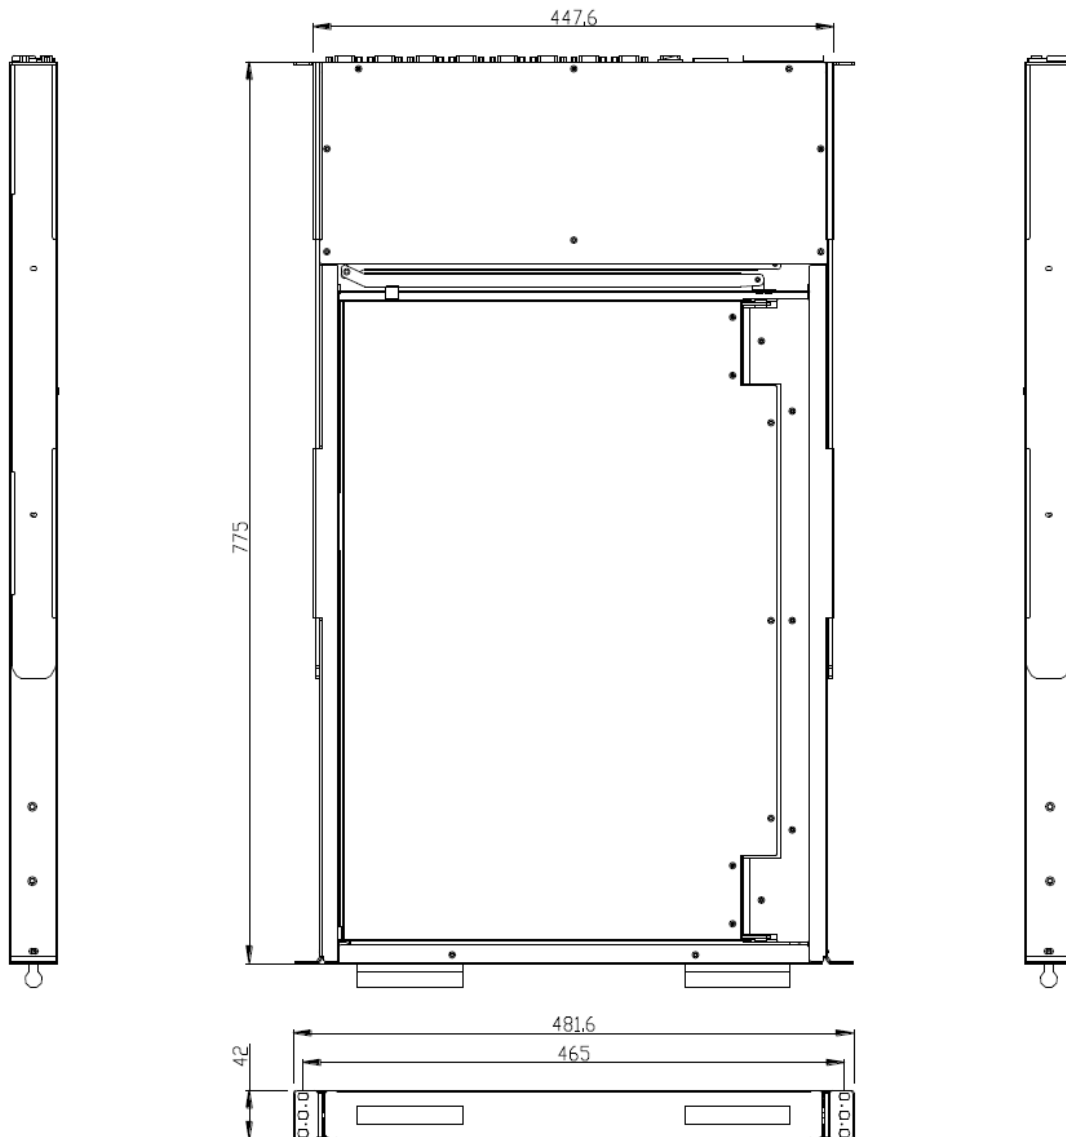

## Product Diagram:

Rear of ATZ LK2401WPD

HDMI+DP option

**Model** : ATZ LK2401WPD

**Description** : 23.8" FHD(1080p) LCD Console Drawer + multi input DVI, VGA, Audio, USB Hub (Screen right side up).

- Optimize rack space. Maximize rack monitoring -

**Model** : ATZ LK2401WPD

**Description** : 23.8" FHD(1080p) LCD Console Drawer + multi input DVI, VGA, Audio, USB Hub (Screen right side up).

- Optimize rack space. Maximize rack monitoring -

---