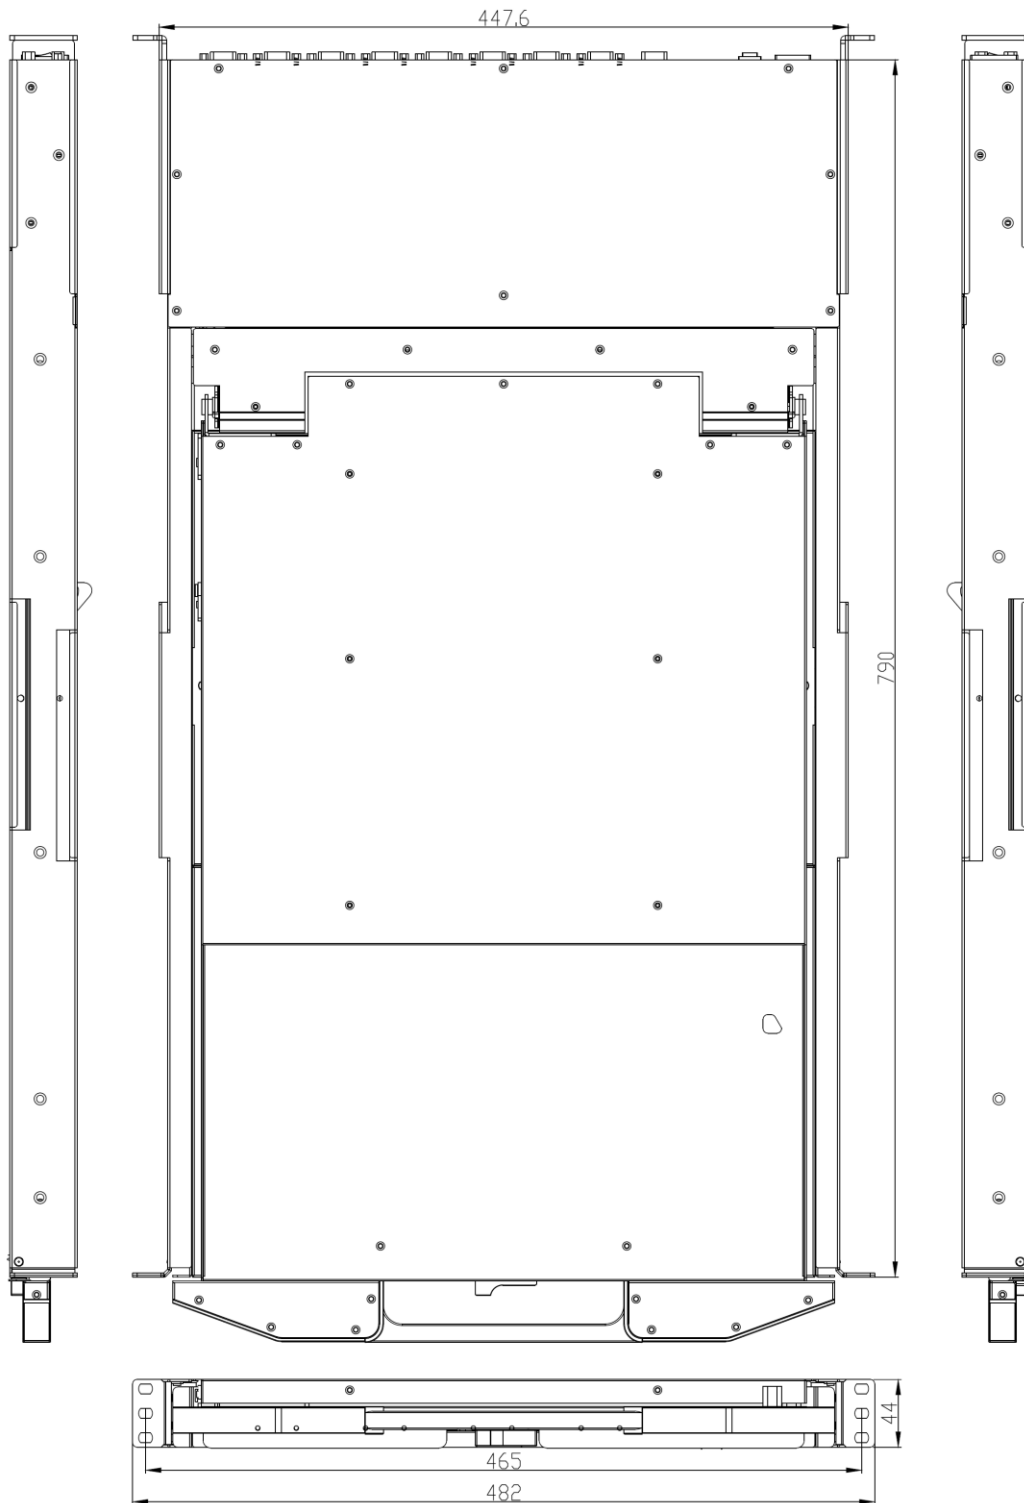

## Product Diagram:

### Rear of ATZ LK2404QSS

Lift the display

Rotate Display to the right

Operating position

pg. 4

**Notes:** - All brand names and trademarks are properties of their respective holders and are referred to here for descriptive purpose only. Photo attached is for reference only, it may be slightly varied in items of colour, shape from the actual item delivered from time to time.

All specifications are subject to change without prior notice.

© Copyright

**Model** : ATZ LK2404QSS-PV

**Description** : 23.8 inch Quad Screen Splitter LCD Console Drawers,  
 4 port DVI/USB/Audio interface. – Screen Pivot Version.  
 - Optimize rack space. Maximize rack monitoring -