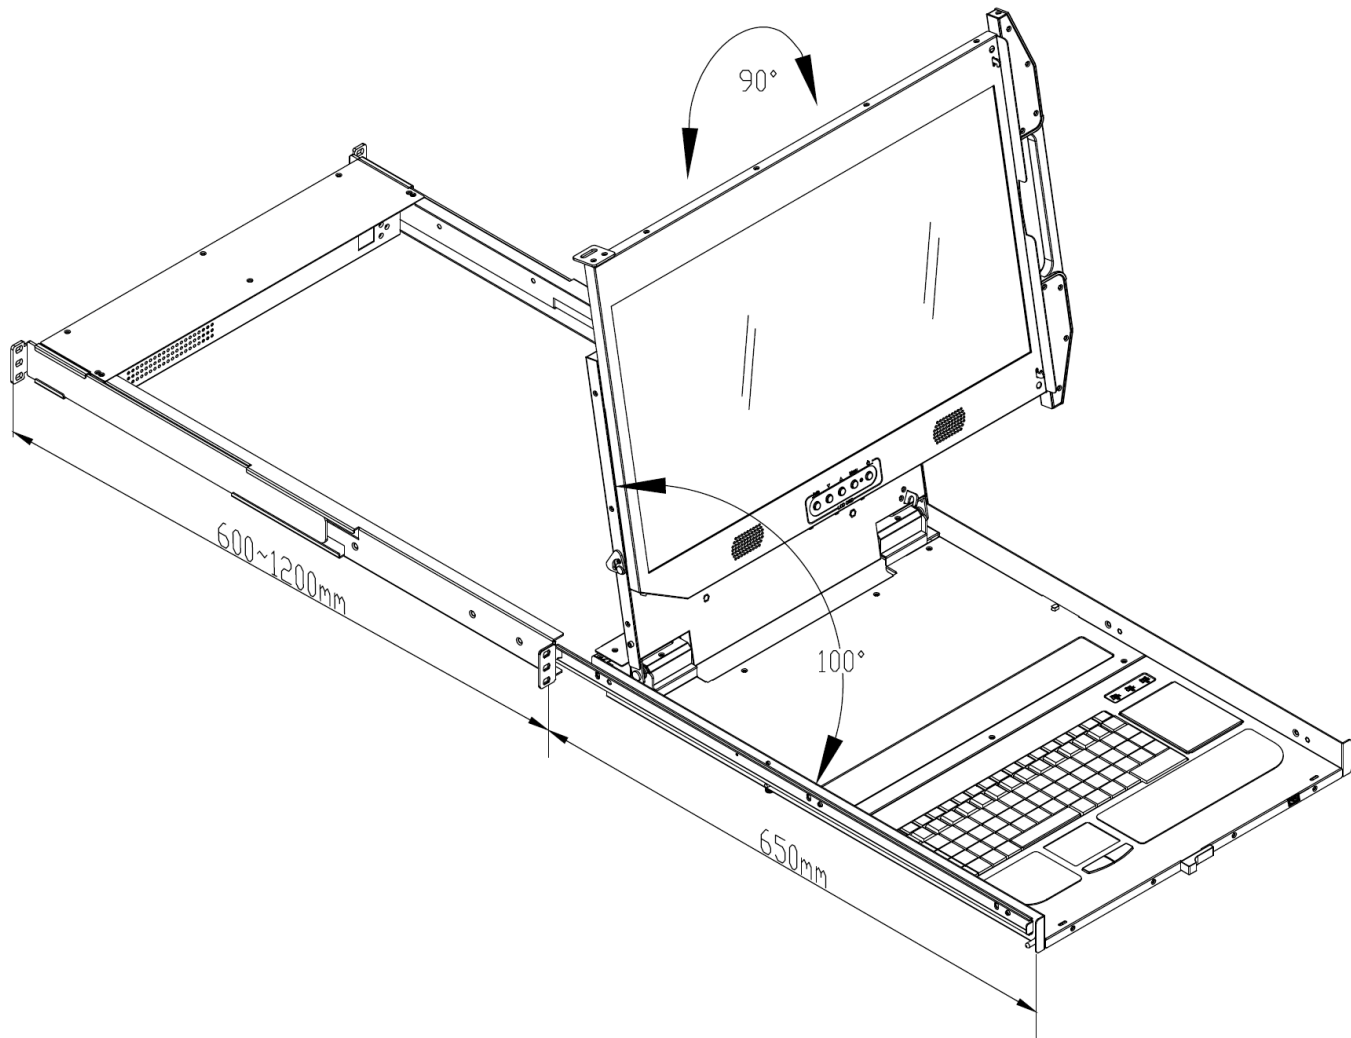

### Rear of ATZ LK2404QSS

Lift the display

Rotate Display to the right

Operating position

pg. 4

**Notes:** - All brand names and trademarks are properties of their respective holders and are referred to here for descriptive purpose only. Photo attached is for reference only, it may be slightly varied in items of colour, shape from the actual item delivered from time to time.

All specifications are subject to change without prior notice.

© Copyright

**Model** : ATZ LK2404QSS-PV

**Description** : 23.8 inch Quad Screen Splitter LCD Console Drawers,  
 4 port DVI/USB/Audio interface. – Screen Pivot Version.  
 - Optimize rack space. Maximize rack monitoring -

**Model** : ATZ LK2404QSS-PV

**Description** : 23.8 inch Quad Screen Splitter LCD Console Drawers,  
4 port DVI/USB/Audio interface. – Screen Pivot Version.  
- Optimize rack space. Maximize rack monitoring -