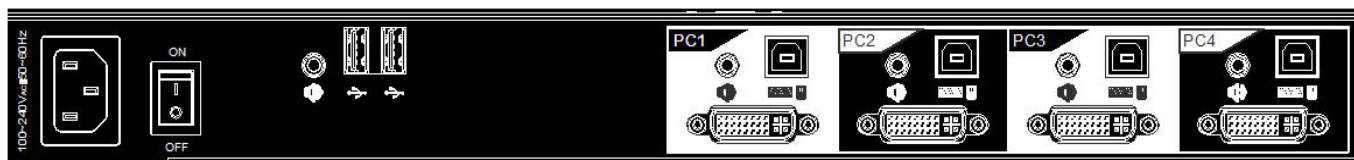

Model : ATZ LK2404QSS-PV

Description : 23.8 inch Quad Screen Splitter LCD Console Drawers,
4 port DVI/USB/Audio interface. – Screen Pivot Version.
- Optimize rack space. Maximize rack monitoring -

KB/Mouse Emulation	USB
Rack Depth	600mm to 1200mm (rack cabinet front rails to rear rails)
Power	100-240V AC 50/60Hz via IEC Type power cord
Environment	Operation temp: 0 to 50°C Storage temp: -20 to 60°C Humidity: 10% - 90%, non-condensing Shock: 10G acceleration (11ms duration) Vibration: 17 to 500Hz 1G PTP
Physical Dimensions / Net Weights	448x44x795mm (WxHxD) / 19.5KG
Packing Dimensions / Gross weights	580x195x940mm (WxHxD) / 23KG
Accessory	
1.8meter IEC Type Power Cord x1 1.8meter DVI Cable x4 1.8meter USB Cable x4 1.8meter Audio Cable x4	

Product Diagram:

Rear of ATZ LK2404QSS

Lift the display