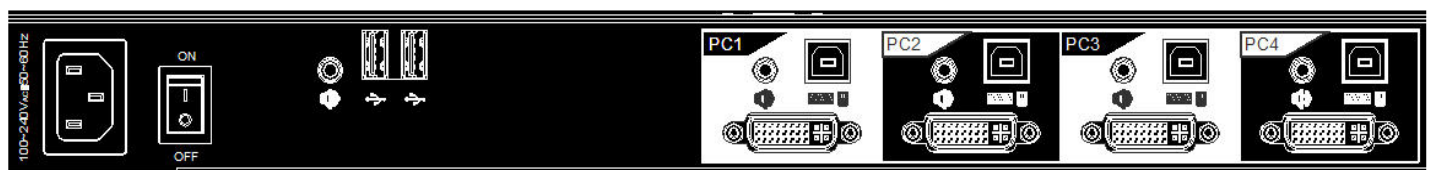

Model : ATZ LK2404QSS

Description : 23.8" FHD Quad Screen Splitter LCD Console Drawer + 4 ports KVM w/DVI/USB Hub/Audio interface (Screen right side up).
- Optimize rack space. Maximize rack monitoring -

KB/Mouse Emulation	USB
Rack Depth	500mm to 1100mm (rack cabinet front rails to rear rails)
Power	100-240V AC 50/60Hz via IEC Type power cord
Environment	Operation temp: 0 to 50°C Storage temp: -20 to 60°C Humidity: 10% - 90%, non-condensing Shock: 10G acceleration (11ms duration) Vibration: 17 to 500Hz 1G PTP
Physical Dimensions / Net Weights	448x42x795mm (WxHxD) / 15.5KG
Packing Dimensions / Gross weights	705x168x930mm (WxHxD) / 23KG
Accessory	
1.8meter IEC Type Power Cord x1 1.8meter DVI Cable x4 1.8meter USB Cable x4 1.8meter Audio Cable x4	

Product Diagram:

Rear of ATZ LK2404QSS