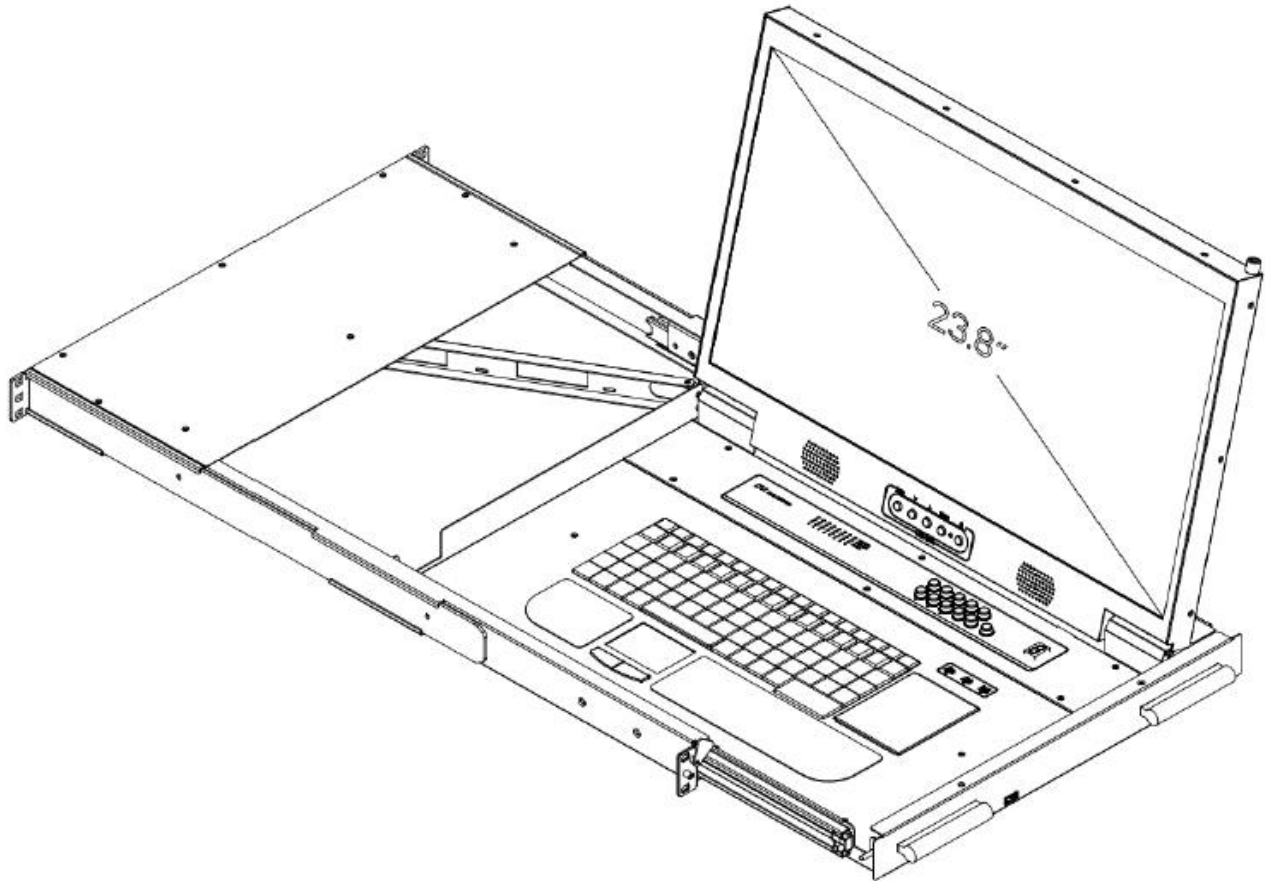

## Product Diagram:

**Rear of ATZ LK2404QSS**

**Model** : ATZ LK2404QSS

**Description** : 23.8" FHD Quad Screen Splitter LCD Console Drawer + 4 ports KVM w/DVI/  
USB Hub/Audio interface (Screen right side up).  
- Optimize rack space. Maximize rack monitoring -

**Model** : ATZ LK2404QSS

**Description** : 23.8" FHD Quad Screen Splitter LCD Console Drawer + 4 ports KVM w/DVI/  
USB Hub/Audio interface (Screen right side up).  
- Optimize rack space. Maximize rack monitoring -