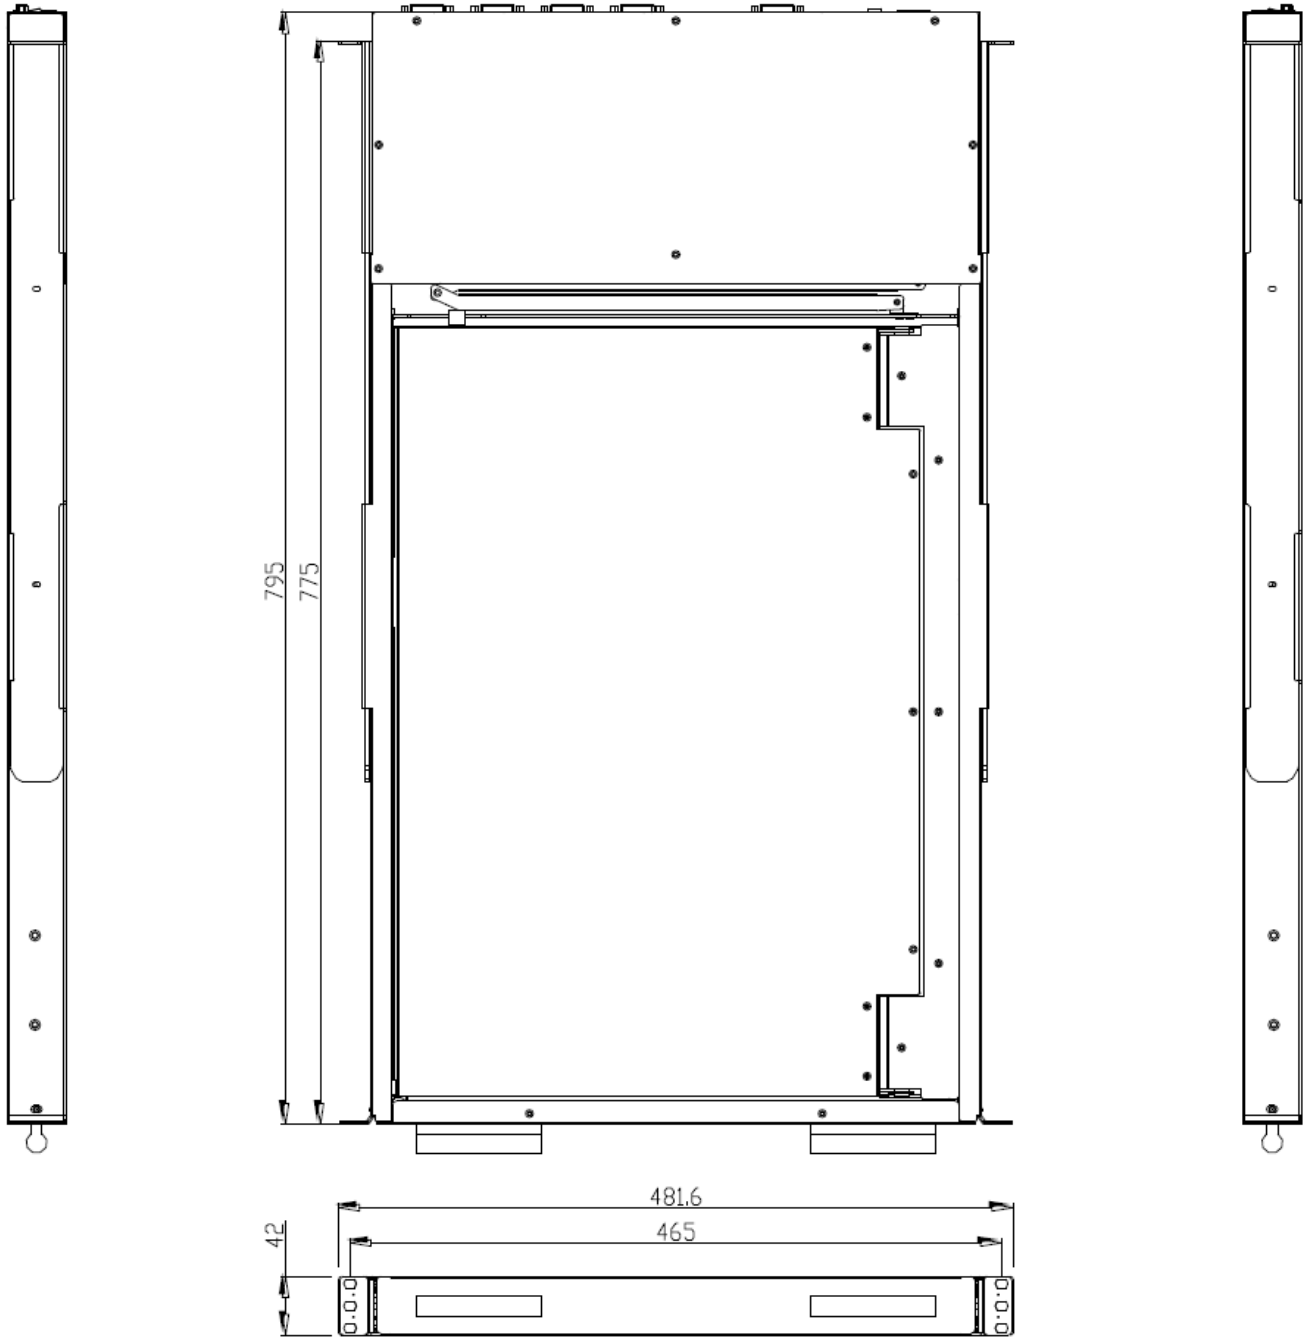

KB/Mouse Emulation	USB
Rack Depth	500mm to 1100mm ( rack cabinet front rails to rear rails )
Power	100-240V AC 50/60Hz via IEC Type power cord
Environment	Operation temp: 0 to 50°C Storage temp: -20 to 60°C Humidity: 10% - 90%, non-condensing Shock: 10G acceleration ( 11ms duration) Vibration: 17 to 500Hz 1G PTP
Physical Dimensions / Net Weights	448x42x795mm (WxHxD) / 15.5KG
Packing Dimensions / Gross weights	705x168x930mm (WxHxD) / 23KG
<b>Accessory</b>	
1.8meter IEC Type Power Cord x1 1.8meter DVI Cable x4 1.8meter USB Cable x4 1.8meter Audio Cable x4	

## Product Diagram:

**Rear of ATZ LK2404QSS**

**Model** : ATZ LK2404QSS

**Description** : 23.8" FHD Quad Screen Splitter LCD Console Drawer + 4 ports KVM w/DVI/  
USB Hub/Audio interface (Screen right side up).  
- Optimize rack space. Maximize rack monitoring -