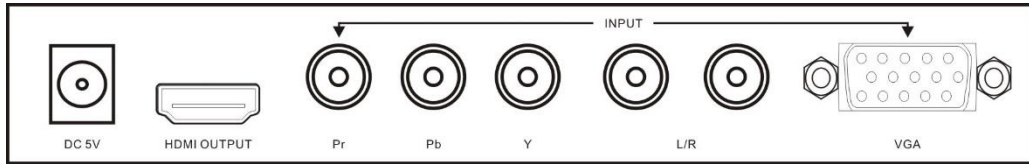

Model : ATZ VC-VGA+RGB-HDMI
Description : VGA+YPbPr+R/L Audio to HDMI converter

DC 5V-----DC Power input
HDMI OUTPUT-----HDMI Signal output
YPbPr-----YPbPr signal input
L/R-----R/L Audio input
VGA-----VGA signal input

Package Includes:

- Main unit-----1PC
- 5V DC Power Supply----- 1PC
- User's Manual-----1PC

Product Diagram: NA

Warranty: 2 Years

Warranty is effective from the date of original delivery.
This warranty shall be void if a serial number has been removed from the product.