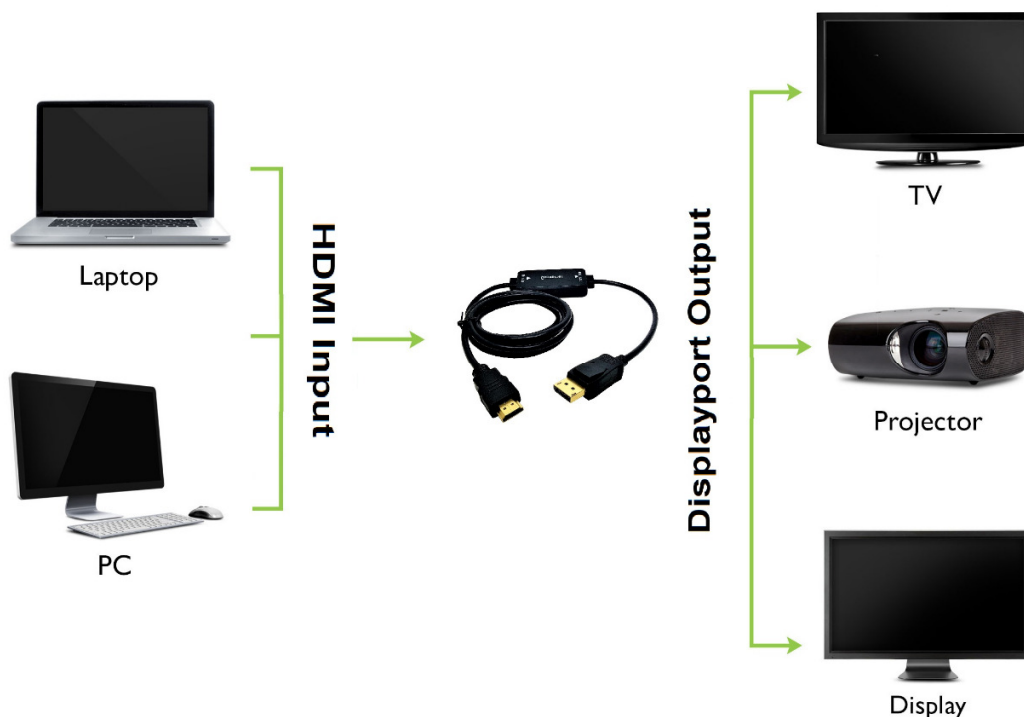

Model : ATZ HDMI-DP-ADPTR-1.8M

Description : Active HDMI A/Male to Displayport Adapter Cable (1.8m)

This HDMI to Displayport converter is ideal for connecting a DisplayPort monitor to an HDMI equipped computer. It converts HDMI signal into a DisplayPort output, eliminating the cost of upgrading your source device hardware or purchasing a new display. With support for Ultra HD resolutions up to 4K@30HZ, this converter is the perfect solution for connecting devices that have an HDMI graphics output (desktop or laptop), video game consoles or home theater receivers, to your DisplayPort display.

All specifications are subject to change without prior notice.

© Copyright ATZ

Model : ATZ HDMI-DP-ADPTR-1.8M

Description : Active HDMI A/Male to Displayport Adapter Cable (1.8m)

- Support audio and video synchronization transmission.

Specifications:

- Input Video Signal: Compatible HDMI 1.4
- Output Video Signal: DisplayPort 1.2
- Input Connector: Gold plated HDMI Male (source)
- Output Connector: Gold plated DisplayPort Male (display)
- Max. resolutions: 3840X2160p@30hz (4K@30Hz)
- Support HDMI 225MHz / 2.25Gbps per channel bandwidth
- Colour: Black
- Cable length: 1.8m

Product Diagram:

Model : ATZ HDMI-DP-ADPTR-1.8M

Description : Active HDMI A/Male to Displayport Adapter Cable (1.8m)

Package contents:

1x Active HDMI to Displayport Adapter Cable (1.8m)

Warranty: 6 mths

Warranty is effective from the date of original delivery.