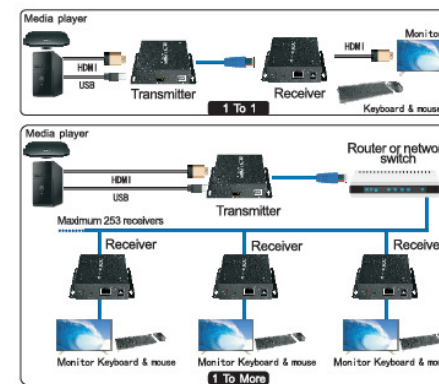

HDMI KVM EXTENDER

USER MANUAL

PRODUCT FEATURE

- ◆ 120m HDMI KVM extender via a single CAT5e/6 cable
- ◆ Resolution up to 1080P@60Hz
- ◆ Data rate up to 2.25Gbps
- ◆ 8KV ESD protection
- ◆ Support adaptive equalization and signal enhancement processing
- ◆ Support keyboard and mouse pass-through and control the computers or other media display equipment
- ◆ Via the router or switch enable one transmitter to multiple receivers

PACKING LIST

- 1 x Transmitter
- 1 x Receiver
- 2 x Power Adapter
- 1 x HDMI+USB Cable
- 1 x Manual

1

PANEL DESCRIPTIONS

- | | |
|--------------------|----------------------|
| ① Power Indicator | ⑤ Power Supply |
| ② Signal Indicator | ⑥ HDMI In |
| ③ Reset | ⑦ HDMI Out |
| ④ Network Cable | ⑧ USB In |
| | ⑨ Keyboard and Mouse |

2

CONNECTION

3