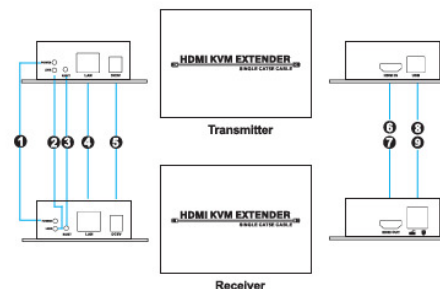

HDMI KVM EXTENDER

USER MANUAL

PRODUCT FEATURE

- ◆ 120m HDMI KVM extender via a single CAT5e/6 cable
- ◆ Resolution up to 1080P@60Hz
- ◆ Data rate up to 2.25Gbps
- ◆ 8KV ESD protection
- ◆ Support adaptive equalization and signal enhancement processing
- ◆ Support keyboard and mouse pass-through and control the computers or other media display equipment
- ◆ Via the router or switch enable one transmitter to multiple receivers

PACKING LIST

- 1 x Transmitter
- 1 x Receiver
- 2 x Power Adapter
- 1 x HDMI+USB Cable
- 1 x Manual

1

PANEL DESCRIPTIONS

- | | |
|--------------------|----------------------|
| ① Power Indicator | ⑤ Power Supply |
| ② Signal Indicator | ⑥ HDMI In |
| ③ Reset | ⑦ HDMI Out |
| ④ Network Cable | ⑧ USB In |
| | ⑨ Keyboard and Mouse |

2

CONNECTION

3