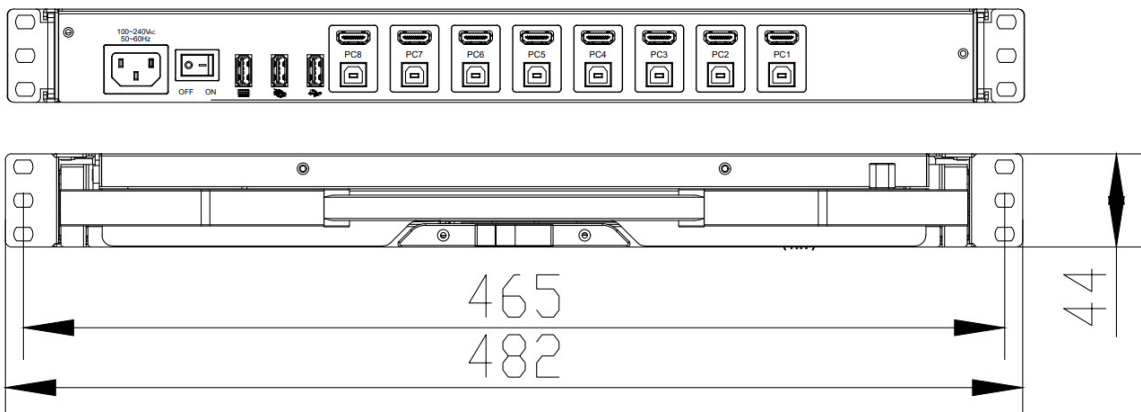

Model : ATZ LK2408WHD-PV

Description: 23.8" FHD 1080p 8 ports HDMI 2.0 LCD KVM Console Drawer

Features:

- Facilitated by screen rotate function
- Support USB-HDMI interface
- 8 ports HDMI 2.0 input
- Front 1x USB, Rear 1x USB 2.0 Type A, Sharing USB peripheral Device for computer (ex, flash disk, hard driver, KB/Mouse)
- Additional two USB console port to add local KB/Mouse
- Build in 2x 2 watts stereo speakers
- Durable 104-key keyboard and touch pad
- Quick and simple installation
- Self-locking and auto release rails for ultra-convenience
- Port selection via push buttons or hotkey.

Model : ATZ LK2408WHD-PV

Description: 23.8" FHD 1080p 8 ports HDMI 2.0 LCD KVM Console Drawer

	View Angle (H/V)	178 / 178	178 / 178
	Contrast Ratio	3000 : 1	1000 : 1
Port Selection	Push Button, OSD or Hotkey		
USB Local console	Yes , USB x2 for KB/ Mouse		
USB HUB	1x Front , 1xRear USB 2.0 Type A for Peripheral USB Device		
KB/Mouse Emulation	USB		
Rack Depth	600mm to 1200mm (rack cabinet front rails to rear rails)		
Power	100-240V AC 50/60Hz via IEC Type power cord		
Environment	Operation temp: 0 to 50°C Storage temp: -20 to 60°C Humidity: 10% - 90%, non-condensing Shock: 10G acceleration (11ms duration) Vibration: 17 to 500Hz 1G PTP		
Physical Dimensions / Net Weights	448 x 44 x 790mm (WxHxD) / 19.5KG		
Packing Dimensions / Gross weights	580 x 190 x 840mm (WxHxD) / 23KG		
Accessory			
1x 1.8meter IEC Type Power Cord			
8x 2 meter HDMI v2.0 Cable (ATZ HDMI-CABLE-V2.0-2M)			
8x 2 meter USB Cable (ATZ USBAB2M)			

Product Diagram:

Model : ATZ LK2408WHD-PV

Description: 23.8" FHD 1080p 8 ports HDMI 2.0 LCD KVM Console Drawer

Model : ATZ LK2408WHD-PV

Description: 23.8" FHD 1080p 8 ports HDMI 2.0 LCD KVM Console Drawer