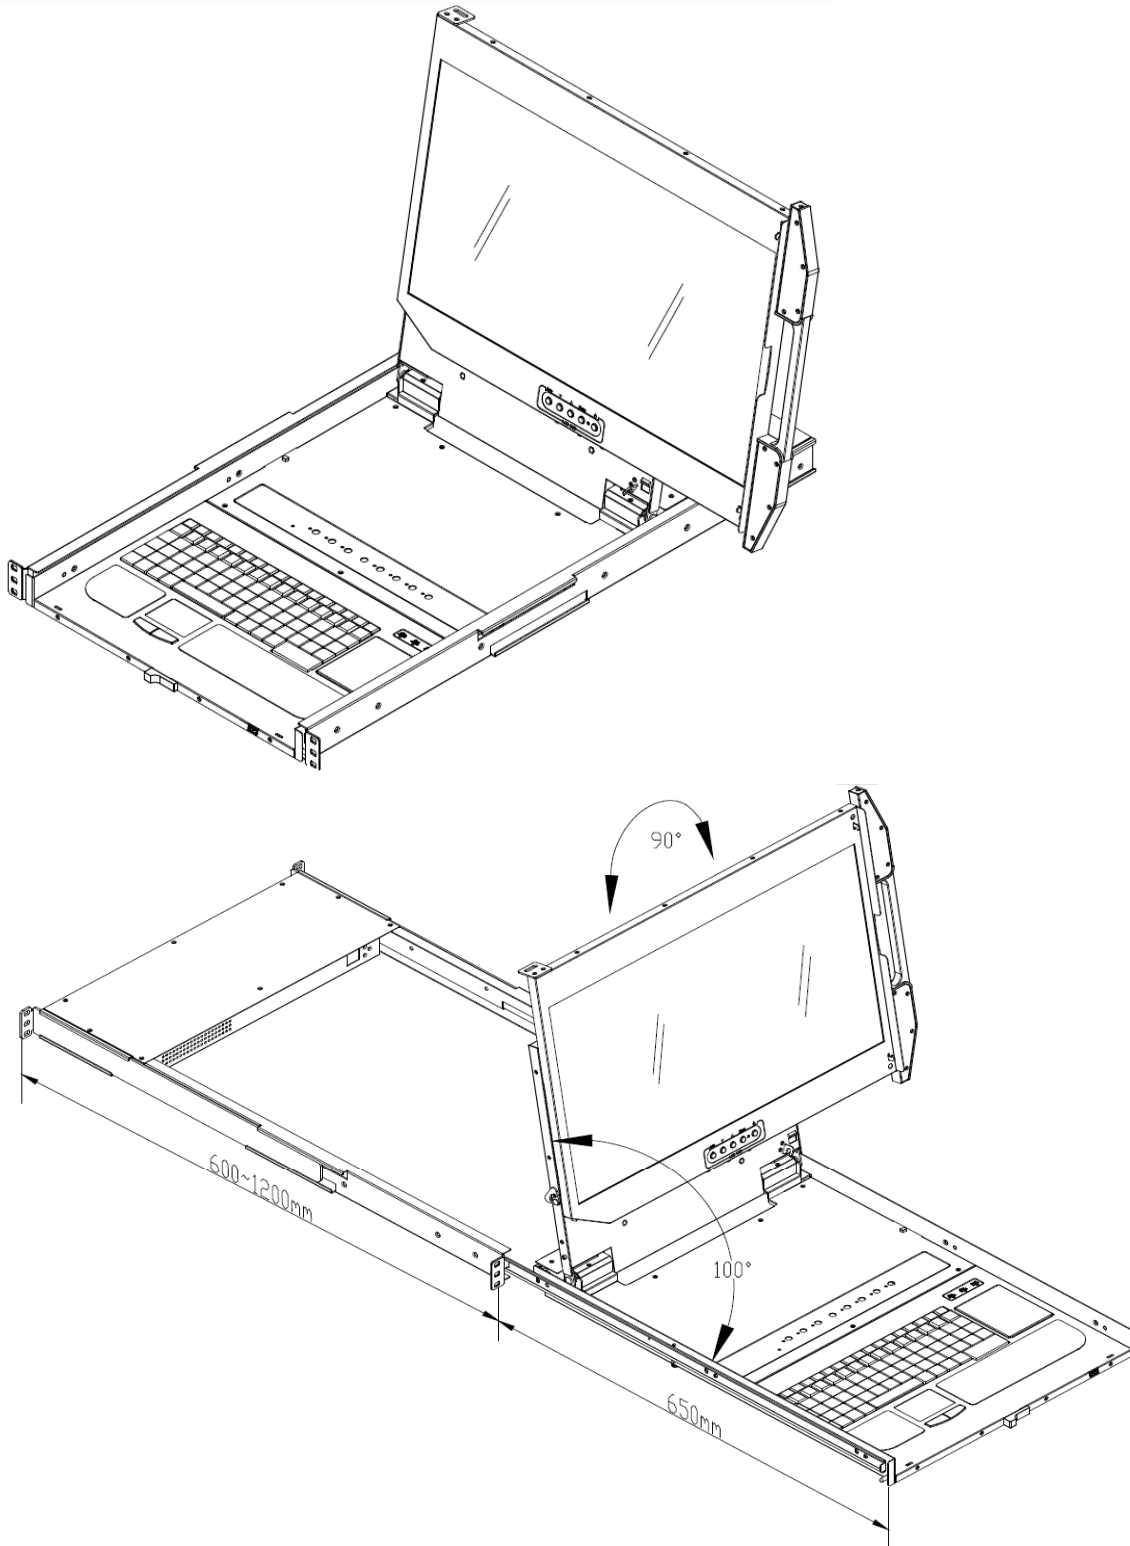

Model : ATZ LK2408WHD-PV

Description: 23.8" FHD 1080p 8 ports HDMI 2.0 LCD KVM Console Drawer

Features:

- Facilitated by screen rotate function
- Support USB-HDMI interface
- 8 ports HDMI 2.0 input
- Front 1x USB, Rear 1x USB 2.0 Type A, Sharing USB peripheral Device for computer (ex, flash disk, hard driver, KB/Mouse)
- Additional two USB console port to add local KB/Mouse
- Build in 2x 2 watts stereo speakers
- Durable 104-key keyboard and touch pad
- Quick and simple installation
- Self-locking and auto release rails for ultra-convenience
- Port selection via push buttons or hotkey.

Model : ATZ LK2408WHD-PV

Description: 23.8" FHD 1080p 8 ports HDMI 2.0 LCD KVM Console Drawer

	View Angle (H/V)	178 / 178	178 / 178
	Contrast Ratio	3000 : 1	1000 : 1
Port Selection	Push Button, OSD or Hotkey		
USB Local console	Yes , USB x2 for KB/ Mouse		
USB HUB	1x Front , 1xRear USB 2.0 Type A for Peripheral USB Device		
KB/Mouse Emulation	USB		
Rack Depth	600mm to 1200mm (rack cabinet front rails to rear rails)		
Power	100-240V AC 50/60Hz via IEC Type power cord		
Environment	Operation temp: 0 to 50°C Storage temp: -20 to 60°C Humidity: 10% - 90%, non-condensing Shock: 10G acceleration (11ms duration) Vibration: 17 to 500Hz 1G PTP		
Physical Dimensions / Net Weights	448 x 44 x 790mm (WxHxD) / 19.5KG		
Packing Dimensions / Gross weights	580 x 190 x 840mm (WxHxD) / 23KG		
Accessory			
1x 1.8meter IEC Type Power Cord			
8x 2 meter HDMI v2.0 Cable (ATZ HDMI-CABLE-V2.0-2M)			
8x 2 meter USB Cable (ATZ USBAB2M)			

Product Diagram:

Model : ATZ LK2408WHD-PV

Description: 23.8" FHD 1080p 8 ports HDMI 2.0 LCD KVM Console Drawer

Model : ATZ LK2408WHD-PV

Description: 23.8" FHD 1080p 8 ports HDMI 2.0 LCD KVM Console Drawer