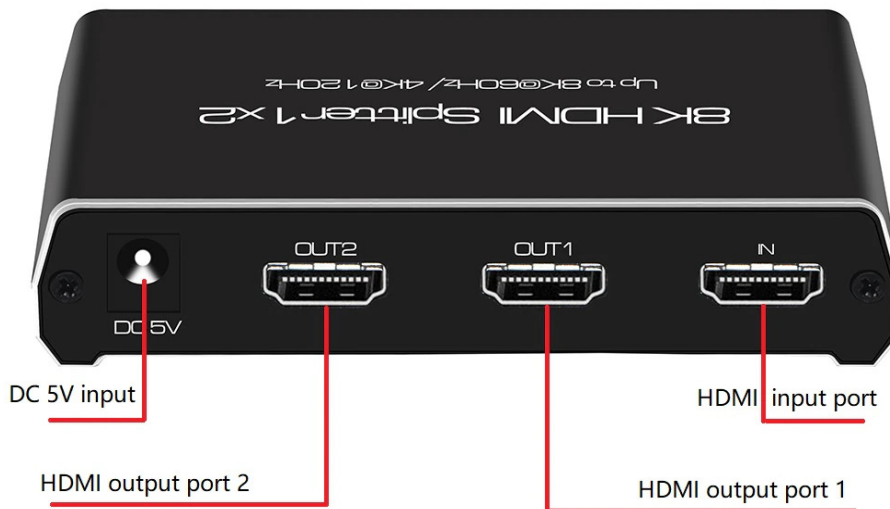

**Model** : ATZ HDMI-V2.1-12  
**Description:** 2 ports HDMI 8K HDR Splitter

⚠ **Note:** Does not support extended screen. 2x HDMI output screens will show the same content in duplicate/ copy/ mirror mode.

## Specifications:

Input channel	HDMI port x1
Output channel	HDMI port x2
Material	Aluminium Alloy
Video format	480P/720P/1080P/2160P@24/25/30/50/60/100/120Hz Up to 4320P@50/60Hz(YCC420), Support HDR/Dolby Vision
Deep color	8/10/12/16Bit@2160P 8/10bit@4320P
Audio format	Dolby HD/DTS HD/Dolby Atmos/Dolby AC3/DTS/LPCM Etc.
HDMI Input cable length	4320P/AWG 26 ≤3m; 2160P/AWG 26 ≤5m; 1080P/AWG 26 ≤10m
HDMI Output cable length	4320P/AWG 26 ≤3m; 2160P/AWG 26 ≤5m; 1080P/AWG 26 ≤10m
HDMI transmission bandwidth	1GHz Max.
HDMI transmission rate	48Gbps Max.
Power adapter specification	Input: AC 100~240V Output: DC 5V/1A
Max working current	600mA
Working temperature range	-5 ~ +40°C
Working humidity range	5 to 85%RH (No Condensation)
Storage temperature	-15 to 55°C
Storage humidity	5 ~95%RH(No Condensation)
Size	105.4X49.8X23.5m (mm)
Weight	112g

**Model** : ATZ HDMI-V2.1-12  
**Description:** 2 ports HDMI 8K HDR Splitter

**Front Panel:**

**Rear Panel:**

**Package Includes:**

- 1x 8K@60Hz HDMI Splitter
- 1x DC 5V Power Adapter

**Model** : ATZ HDMI-V2.1-12  
**Description:** 2 ports HDMI 8K HDR Splitter