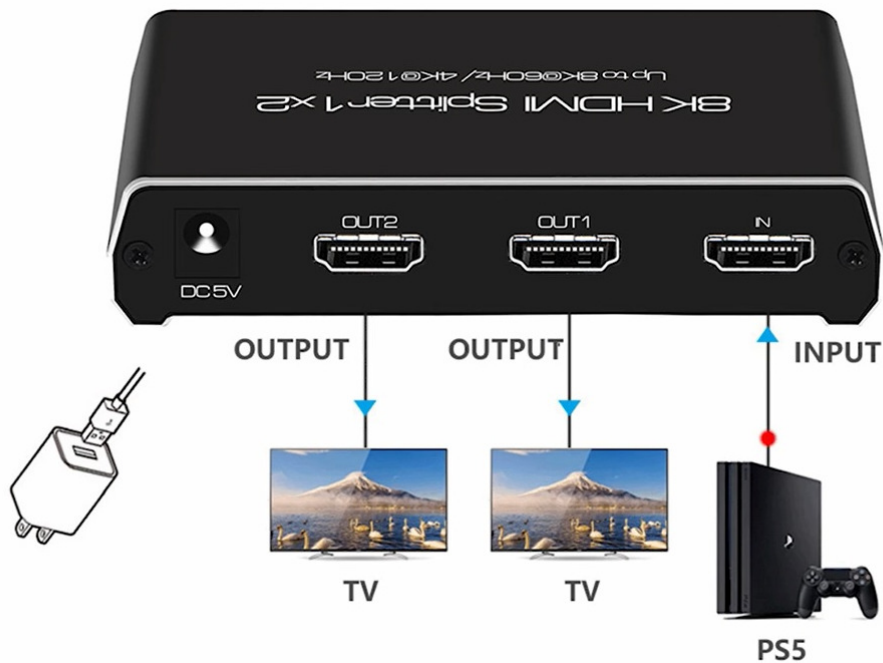

Model : ATZ HDMI-V2.1-12
Description: 2 ports HDMI 8K HDR Splitter

Product Diagram:

Warranty: 2 Years

Warranty is effective from the date of original delivery.

This warranty shall be void if a serial number has been removed from the product.

HDMI

The terms HDMI and HDMI High-Definition Multimedia interface, and the HDMI Logo are trademarks or registered trademarks of HDMI Licensing LLC in the United States and other countries