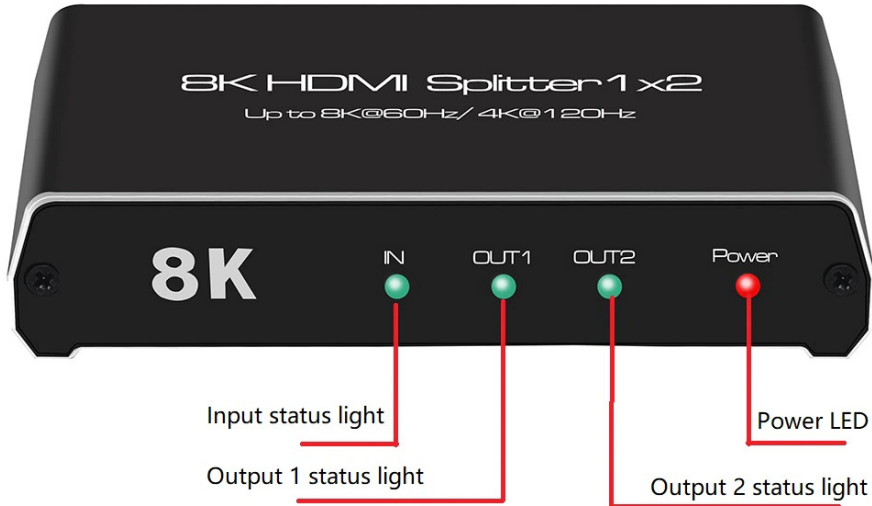

### Features:

- Support Dual Monitor 8K Ultra HD Resolution. This HDMI splitter can support 8K@60Hz, 4K@120Hz, 1080P@240Hz, and automatically scale resolutions to match your TV.
- Support max transfer rate 48Gbps, experience no-lag fast transmission.
- Support HDMI 2.1, HDCP 2.3, HDR 10, Doby Vision.
- Support High Refresh Rate of 4K@120Hz. The higher refresh rate of 120Hz provides a smoother, clearer picture on your TV with lag-free higher picture quality for great gaming experience.
- This 8K HDMI splitter is a great partner for two-player gaming consoles Xbox Series, PS4/5, Nintendo, Apple TV, Fire Stick, Roku, DVD.
- Support Audio format Doby HD, DTS HD, Doby Atoms, Doby AC3, DTS, LPCM Etc.
- Durable metal body design to withstand any rugged conditions.

**Model** : ATZ HDMI-V2.1-12  
**Description:** 2 ports HDMI 8K HDR Splitter

⚠ **Note:** Does not support extended screen. 2x HDMI output screens will show the same content in duplicate/ copy/ mirror mode.

**Model** : ATZ HDMI-V2.1-12  
**Description:** 2 ports HDMI 8K HDR Splitter

**Front Panel:**

**Rear Panel:**

**Package Includes:**

- 1x 8K@60Hz HDMI Splitter
- 1x DC 5V Power Adapter

**Model** : ATZ HDMI-V2.1-12  
**Description:** 2 ports HDMI 8K HDR Splitter