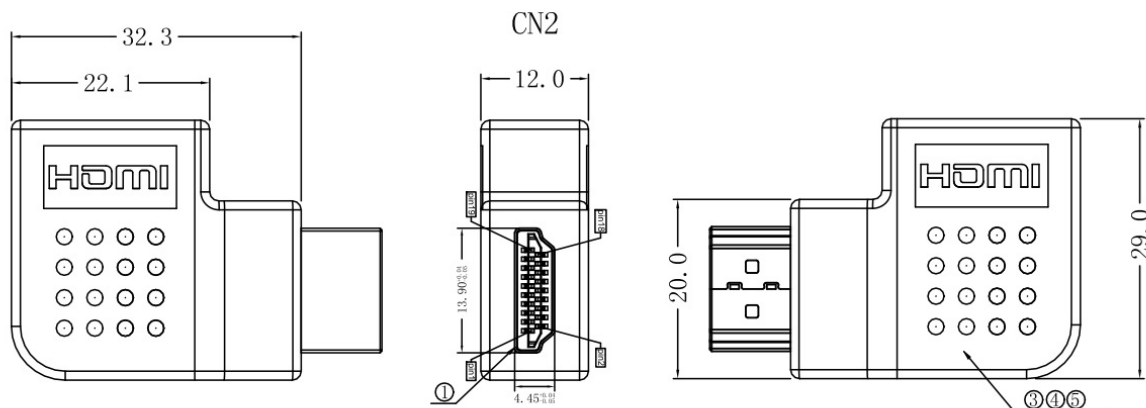

Model : HDMI-AM/F-ADPTR 90°-FR / HDMI-AM/F-ADPTR 90°-FL

Description: HDMI-A/M-F 90° Flat Right / Left adapter

Specifications:

	HDMI-AM/F-ADPTR 90°-FR	HDMI-AM/F-ADPTR 90°-FL
Connector	1 x HDMI A-Male 1 x HDMI A-Female	
Angle facing	90 degree facing right	270 degree facing left
Max Resolution	4Kx2K, 4096x2160, 3840x2160, 2560x1600, 2560x1440, 1920x1200 And Full HD 1080p	
Support	Audio Return Channel (ARC), HDMI Ethernet Channel (HEC), Dolby True HD 7.1 audio, and 3D video	

Product Picture / Diagram:

HDMI-AM/F-ADPTR 90°-FL

CN1	CN2
01	01
02	02
03	03
04	04
05	05
06	06
07	07
08	08
09	09
10	10
11	11
12	12
13	13
14	14
15	15
16	16
17	17
18	18
19	19
SHELL	SHELL

Model : HDMI-AM/F-ADPTR 90°-FR / HDMI-AM/F-ADPTR 90°-FL

Description: HDMI-A/M-F 90° Flat Right / Left adapter

HDMI-AM/F-ADPTR 90°-FR

CN1	CN2
01	01
02	02
03	03
04	04
05	05
06	06
07	07
08	08
09	09
10	10
11	11
12	12
13	13
14	14
15	15
16	16
17	17
18	18
19	19
SHELL	SHELL