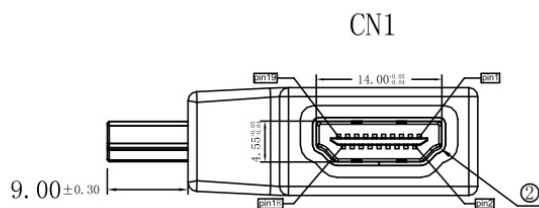

Model : HDMI-AM/F-ADPTR 90°-FR / HDMI-AM/F-ADPTR 90°-FL

Description: HDMI-A/M-F 90° Flat Right / Left adapter

Specifications:

	HDMI-AM/F-ADPTR 90°-FR	HDMI-AM/F-ADPTR 90°-FL
Connector	1 x HDMI A-Male 1 x HDMI A-Female	
Angle facing	90 degree facing right	270 degree facing left
Max Resolution	4Kx2K, 4096x2160, 3840x2160, 2560x1600, 2560x1440, 1920x1200 And Full HD 1080p	
Support	Audio Return Channel (ARC), HDMI Ethernet Channel (HEC), Dolby True HD 7.1 audio, and 3D video	

Product Picture / Diagram:

HDMI-AM/F-ADPTR 90°-FL

CN1	CN2
01	01
02	02
03	03
04	04
05	05
06	06
07	07
08	08
09	09
10	10
11	11
12	12
13	13
14	14
15	15
16	16
17	17
18	18
19	19
SHELL	SHELL

Model : HDMI-AM/F-ADPTR 90°-FR / HDMI-AM/F-ADPTR 90°-FL

Description: HDMI-A/M-F 90° Flat Right / Left adapter

HDMI-AM/F-ADPTR 90°-FR

CN1	CN2
01	01
02	02
03	03
04	04
05	05
06	06
07	07
08	08
09	09
10	10
11	11
12	12
13	13
14	14
15	15
16	16
17	17
18	18
19	19
SHELL	SHELL