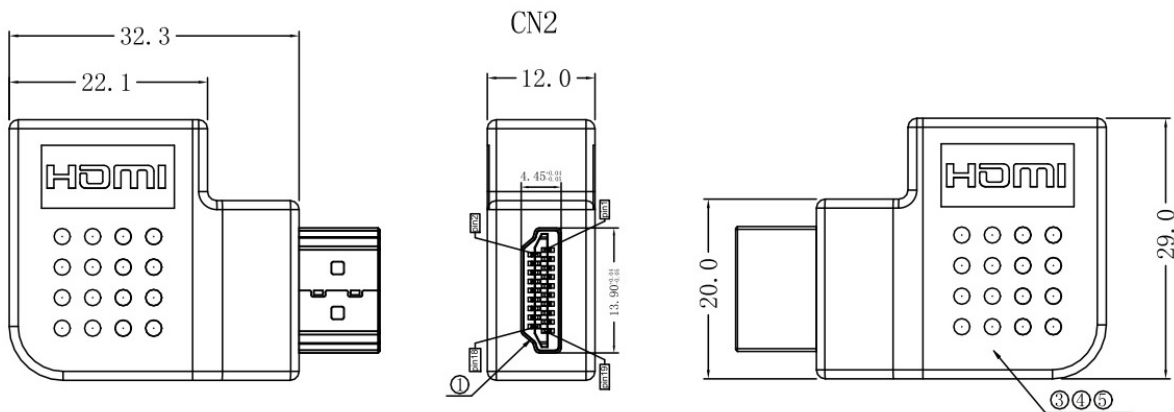

Features:

- Low profile design
- Eliminates damage to your device HDMI Port
- Reduce pressure on the HDMI cable due to tight space allowance
- Supports High Resolution Up To UHD 4Kx2K, 4096x2160, 3840x2160, 2560x1600, 2560x1440, 1920x1200 And Full HD 1080p
- Plug and Play, No installation or software required
- Gold Plated HDMI connector provide superior video signal transmission and corrosion resistance
- Compatible with 19 pin HDMI interface device
- Support for Audio Return Channel (ARC), HDMI Ethernet Channel (HEC), Dolby True HD 7.1 audio, and 3D video

Model : HDMI-AM/F-ADPTR 90°-FR / HDMI-AM/F-ADPTR 90°-FL

Description: HDMI-A/M-F 90° Flat Right / Left adapter

Specifications:

	HDMI-AM/F-ADPTR 90°-FR	HDMI-AM/F-ADPTR 90°-FL
Connector	1 x HDMI A-Male 1 x HDMI A-Female	
Angle facing	90 degree facing right	270 degree facing left
Max Resolution	4Kx2K, 4096x2160, 3840x2160, 2560x1600, 2560x1440, 1920x1200 And Full HD 1080p	
Support	Audio Return Channel (ARC), HDMI Ethernet Channel (HEC), Dolby True HD 7.1 audio, and 3D video	

Product Picture / Diagram:

HDMI-AM/F-ADPTR 90°-FL

CN1	CN2
01	01
02	02
03	03
04	04
05	05
06	06
07	07
08	08
09	09
10	10
11	11
12	12
13	13
14	14
15	15
16	16
17	17
18	18
19	19
SHELL	SHELL

Model : HDMI-AM/F-ADPTR 90°-FR / HDMI-AM/F-ADPTR 90°-FL