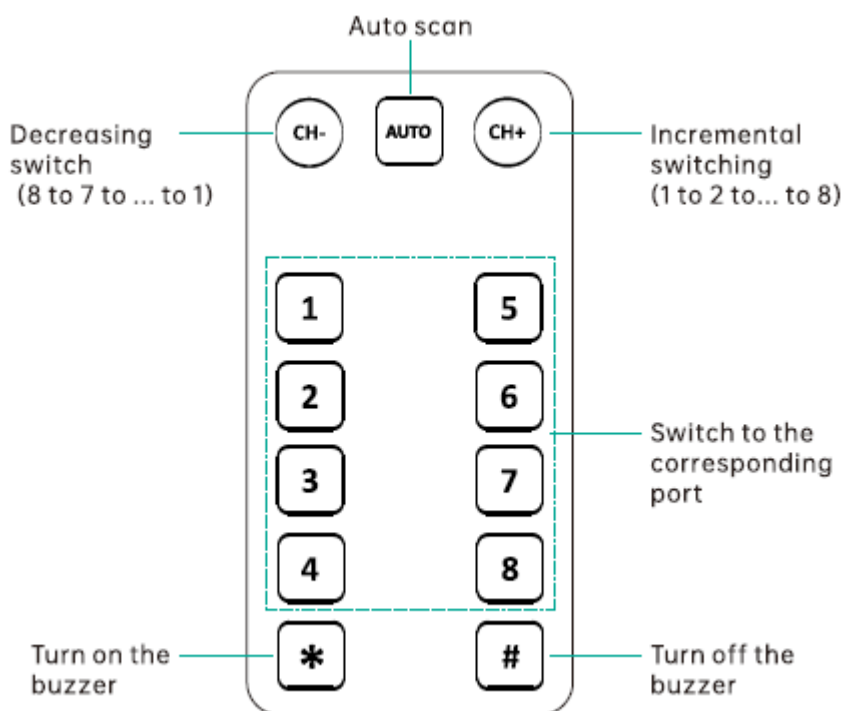

Model : ATZ KS18H2

Description: 8 ports HDMI2.0/USB2.0+Audio Rackmount KVM Switch
4K@60Hz c/w 8x HDMI+USB cables

HOME model Hotkey Switch Command

1. Double Click + \ Switch according ports
2. Double Click + or Switch next port
3. Double Click + or Switch previous port
4. Double Click + Turn on/off 'Bee' Sound
5. Double Click + Auto Scan
6. Double Click + + Num - + Set scan time
7. Double Click + + + Num / / / / /
   HDMI® Video EDID adjustment

Tips: Caps/Scroll/Num Model as the same.

Remote Control: