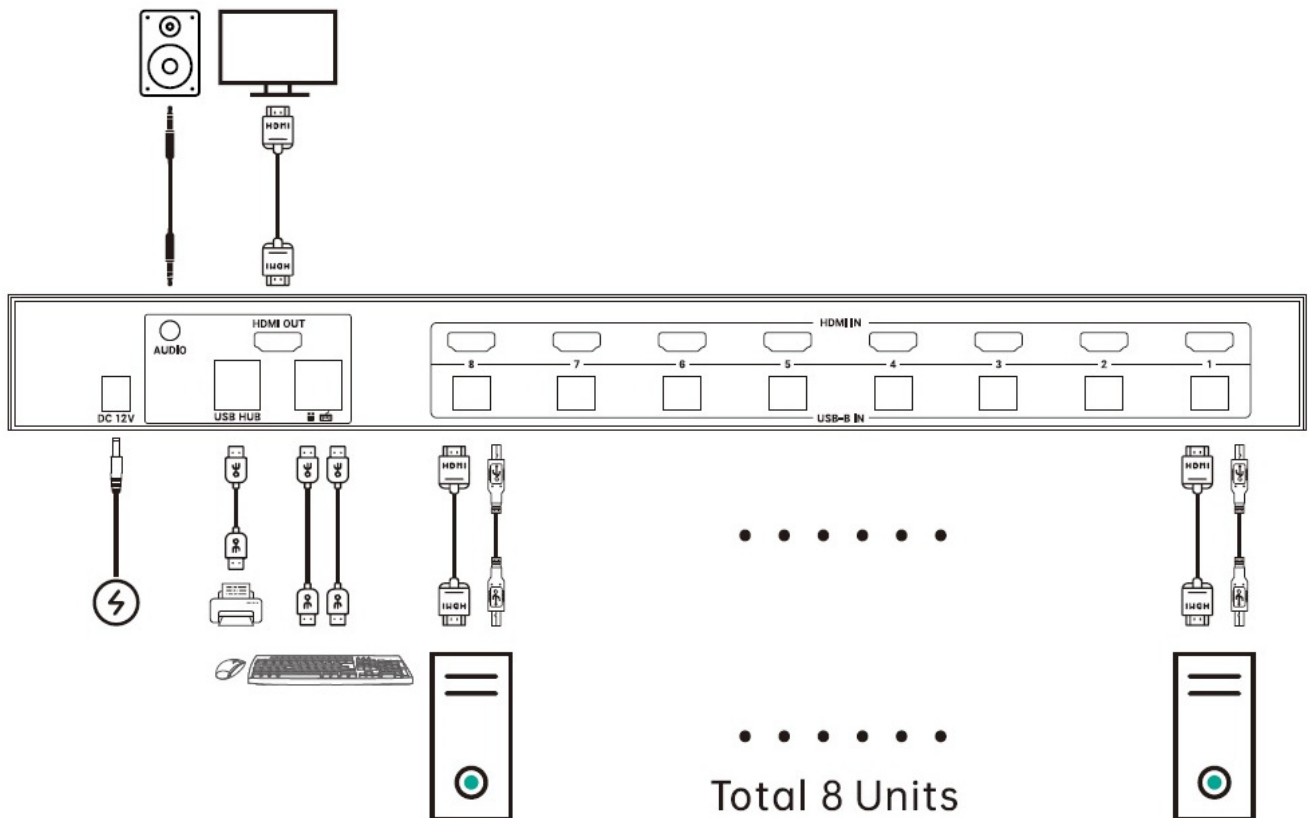

Model : ATZ KS18H2

Description: 8 ports HDMI2.0/USB2.0+Audio Rackmount KVM Switch
4K@60Hz c/w 8x HDMI+USB cables

Package Contents :

- 1x 8 port HDMI KVM switch
- 8x HDMI cable (2m)
- 8x USB-A to B cable (2m)
- 1x power adapter
- 1x IR remote
- 1x user manual
- 2x Ears

Product Diagram:

Warranty: 3 Years

Warranty is effective from the date of original delivery.

This warranty shall be void if a serial number has been removed from the product.

The terms HDMI and HDMI High-Definition Multimedia interface, and the HDMI Logo are trademarks or registered trademarks of HDMI Licensing LLC in the United States and other countries.